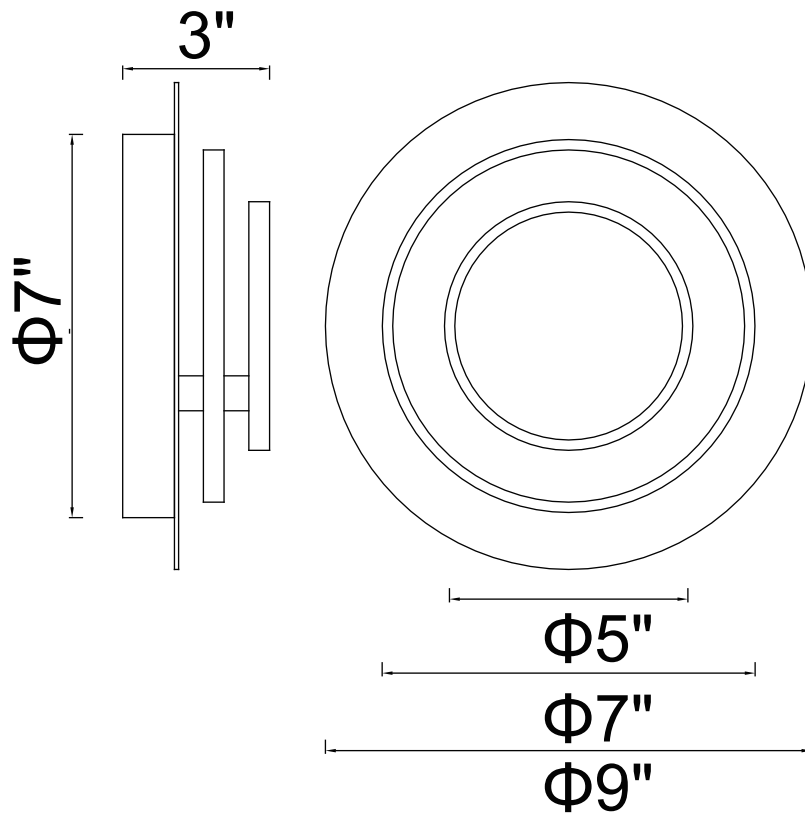

PROJECT: \_\_\_\_\_

FIXTURE TYPE: \_\_\_\_\_

LOCATION: \_\_\_\_\_

CONTACT/PHONE: \_\_\_\_\_

Item	1239W9-103
Collection	PRIVATE I
Finish	Matte White
Acrylic	Frosted
Crystal	-----
Input	120V AC,60HZ,AC

Shade	-----
Length/Dia.	9"
Width/Ext.	9"
Height	9"
Maximum	-----
Lumens	416

Light Source	LED
Bulb Info.	8W
Included	-----
Dimmable	Yes
Color	3000K
Weight	