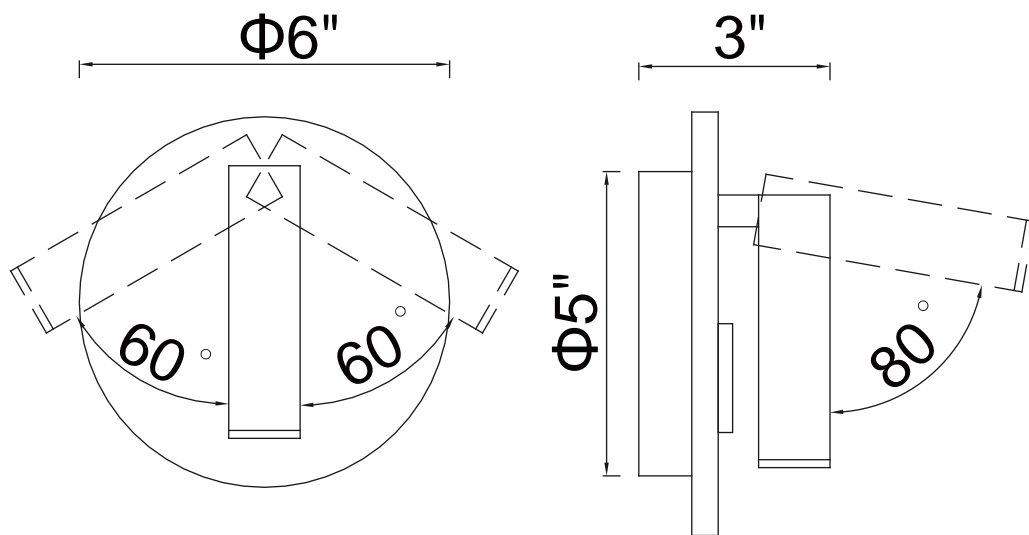

PROJECT: _____

FIXTURE TYPE: _____

LOCATION: _____

CONTACT/PHONE: _____

Item	1241W6-103
Collection	PRIVATE I
Finish	Matte White
Glass	-----
Crystal	Clear
Input	120V AC,60HZ,AC

Shade	-----
Length/Dia.	6"
Width/Ext.	3"
Height	6"
Maximum	-----
Lumens	260

Light Source	LED
Bulb Info.	5W
Included	-----
Dimmable	Yes
Color	3000K
Weight	