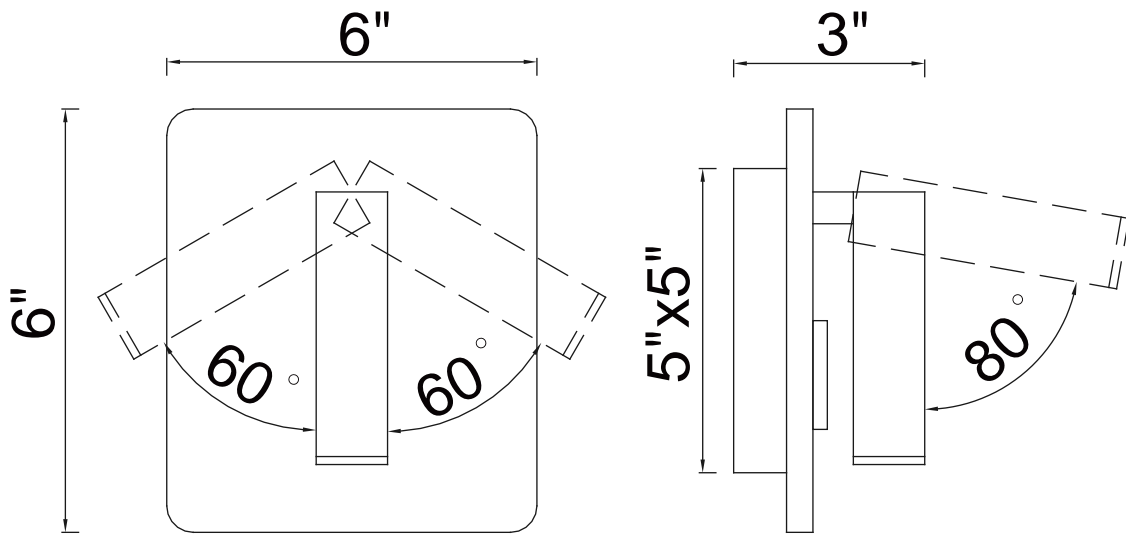

PROJECT: _____
 FIXTURE TYPE: _____
 LOCATION: _____
 CONTACT/PHONE: _____

Item	1242W6-103
Collection	PRIVATE I
Finish	Matte White
Glass	-----
Crystal	Clear
Input	120V AC,60HZ,AC

Shade	-----
Length/Dia.	6"
Width/Ext.	3"
Height	6"
Maximum	-----
Lumens	312

Light Source	LED
Bulb Info.	6W
Included	-----
Dimmable	Yes
Color	3000K
Weight	