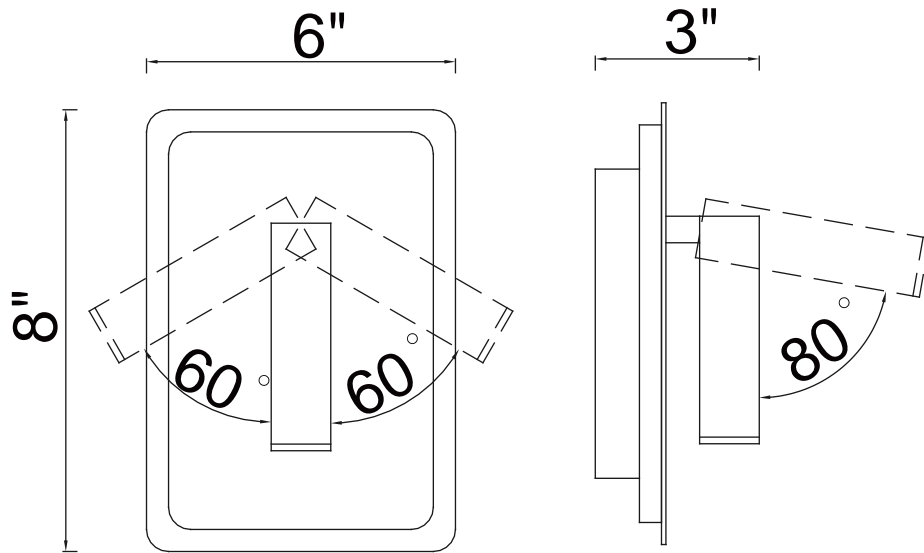

PROJECT: _____

FIXTURE TYPE: _____

LOCATION: _____

CONTACT/PHONE: _____

Item	1243W6-103
Collection	PRIVATE I
Finish	Matte White
Glass	-----
Crystal	Clear
Input	120V AC,60HZ,AC

Shade	-----
Length/Dia.	6"
Width/Ext.	3"
Height	8"
Maximum	-----
Lumens	312

Light Source	LED
Bulb Info.	6W
Included	-----
Dimmable	Yes
Color	3000K
Weight	