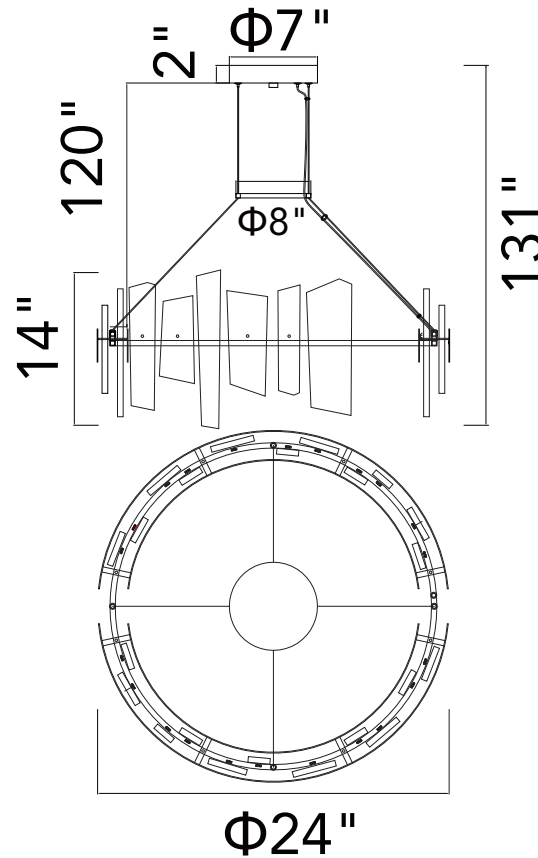

PROJECT: _____

FIXTURE TYPE: _____

LOCATION: _____

CONTACT/PHONE: _____

Item	1246P24-101-A
Collection	GUADIANA
Finish	Black
Glass	-----
Crystal	Clear
Input	120V AC,60HZ,AC

Shade	-----
Length/Dia.	24"
Width/Ext.	24"
Height	14"
Maximum	131"
Lumens	2340

Light Source	LED
Bulb Info.	45W
Included	-----
Dimmable	Yes
Color	3000K
Weight	