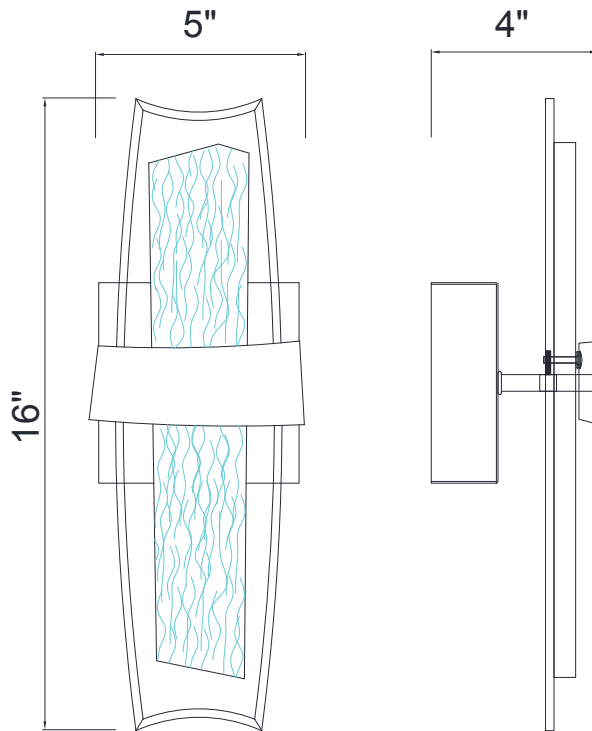

PROJECT: _____
 FIXTURE TYPE: _____
 LOCATION: _____
 CONTACT/PHONE: _____

Item	1246W5-101
Collection	GUADIANA
Finish	Black+Stain Gold
Glass	Clear
Crystal	-----
Input	120V AC,60HZ,AC

Shade	-----
Length/Dia.	5"
Width/Ext.	4"
Height	16"
Maximum	16"
Lumens	156

Light Source	LED
Bulb Info.	3W
Included	-----
Dimmable	Yes
Color	3000K
Weight	