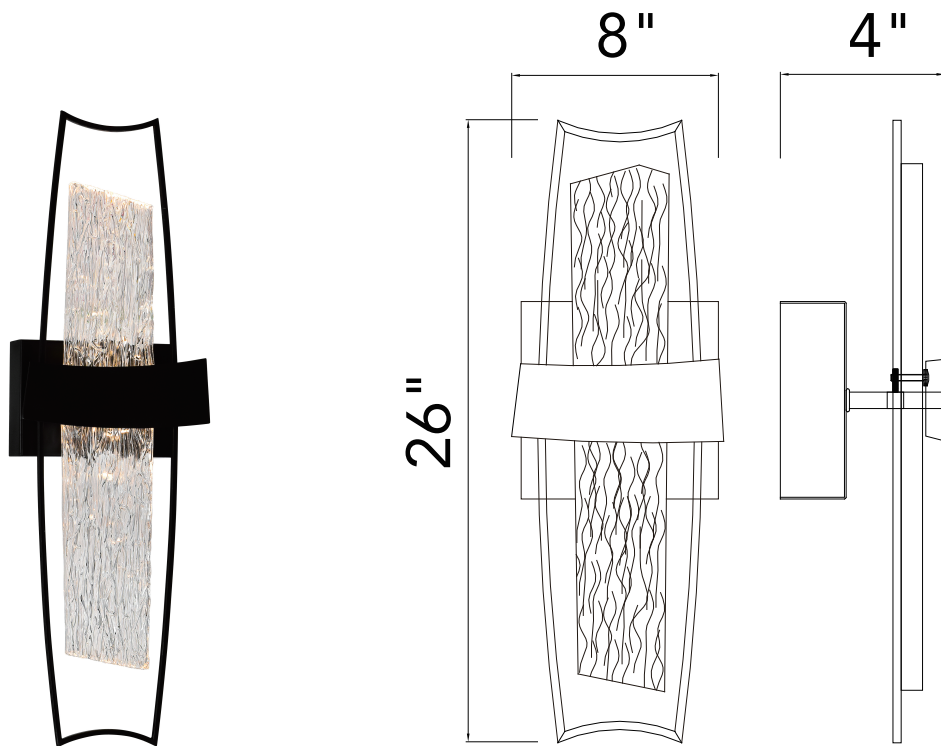

PROJECT: _____

FIXTURE TYPE: _____

LOCATION: _____

CONTACT/PHONE: _____

Item	1246W8-101
Collection	GUADIANA
Category	Wall Sconce
Finish	Black
Glass	Clear
Crystal	-----
Acrylic	-----

Shade Color	-----
Min Assembled Height	26"
Max Assembled Height	26"
Width	8"
Length	-----
Extension Wall Mounts	4"
Input	120V AC,60HZ,AC

Lumens	520
Light Source	LED
Bulb Info.	10W
Included	-----
Dimmable	Yes
Colour Temp	2700,3000,3500,4000,5000K
Weight	4.4Lbs