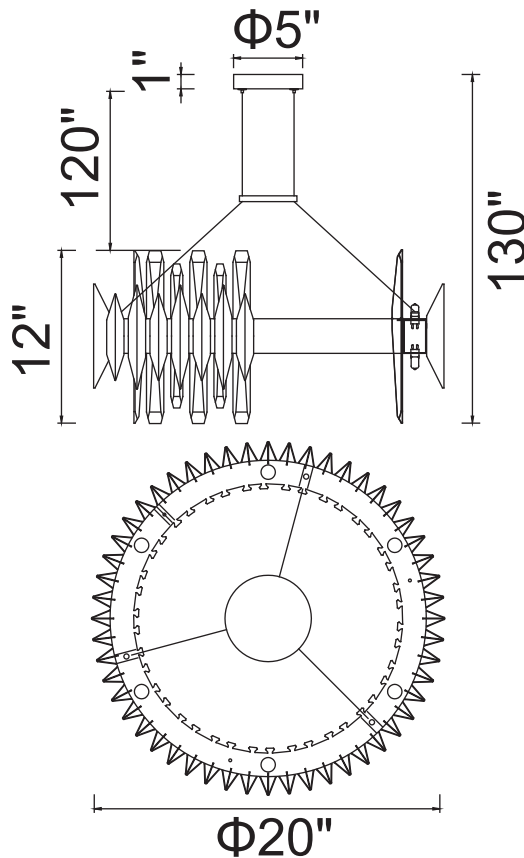

PROJECT: _____

FIXTURE TYPE: _____

LOCATION: _____

CONTACT/PHONE: _____

Item	1247P20-12-602
Collection	CITYSCAPE
Finish	Satin Gold
Glass	-----
Crystal	Clear
Input	120V AC,60HZ,AC

Shade	-----
Length/Dia.	20"
Width/Ext.	20"
Height	12"
Maximum	130"
Lumens	-----

Light Source	G9
Bulb Info.	12×40W
Included	-----
Dimmable	Yes
Color	-----
Weight	