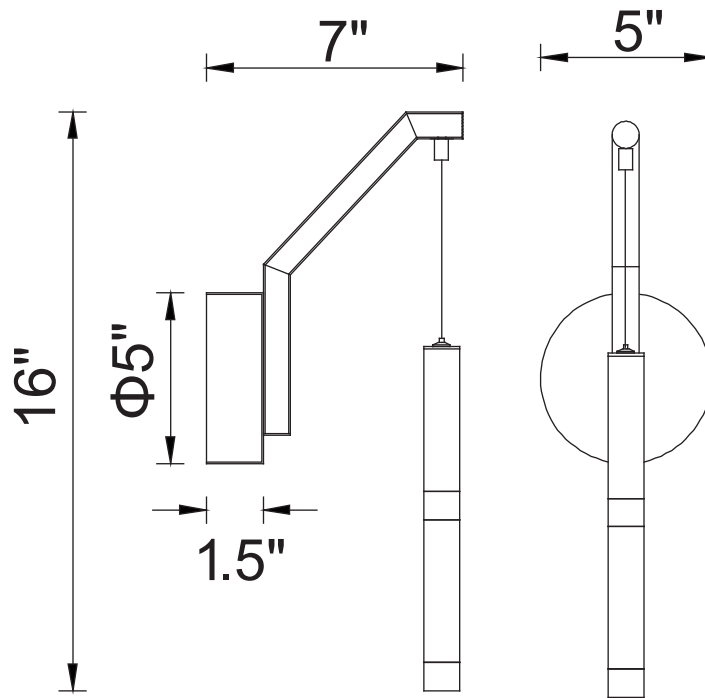

PROJECT: _____

FIXTURE TYPE: _____

LOCATION: _____

CONTACT/PHONE: _____

Item	1262W5-1-101
Collection	FLUTE
Finish	Black
Acrylic	Frosted
Crystal	-----
Input	120V AC,60HZ,AC

Shade	-----
Length/Dia.	5"
Width/Ext.	7"
Height	16"
Maximum	-----
Lumens	286

Light Source	LED
Bulb Info.	5.5W
Included	-----
Dimmable	Yes
Color	3000K
Weight	