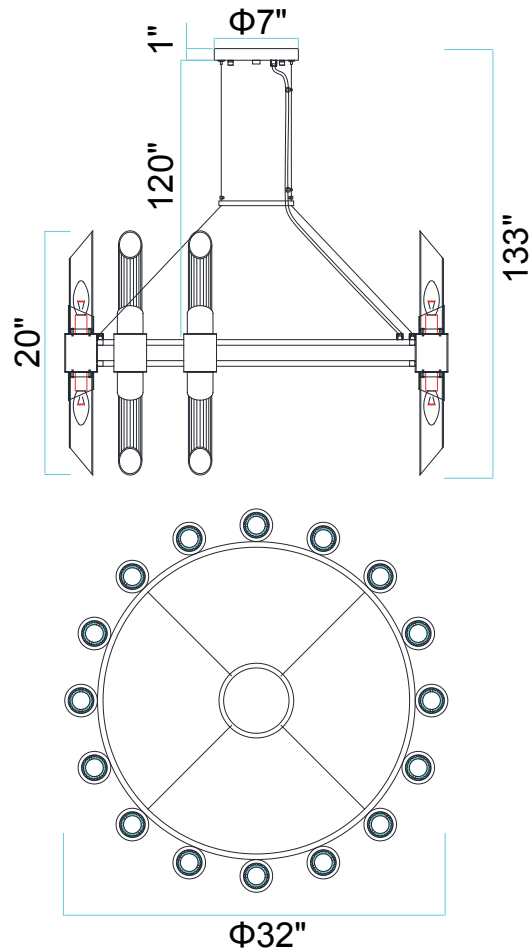

PROJECT: _____

FIXTURE TYPE: _____

LOCATION: _____

CONTACT/PHONE: _____

Item	1269P32-32-602
Collection	
Finish	Stain Gold
Glass	Clear
Crystal	-----
Input	120V AC,60HZ,AC

Shade	-----
Length/Dia.	32"
Width/Ext.	32"
Height	20"
Maximum	133"
Lumens	-----

Light Source	E12
Bulb Info.	32×60W
Included	-----
Dimmable	No
Color	-----
Weight	