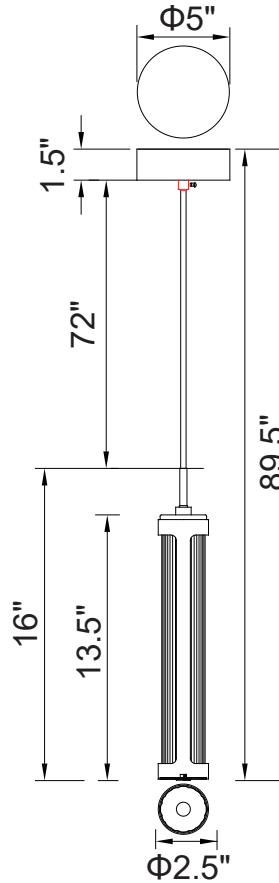

PROJECT: \_\_\_\_\_  
 FIXTURE TYPE: \_\_\_\_\_  
 LOCATION: \_\_\_\_\_  
 CONTACT/PHONE: \_\_\_\_\_

Item	1343P3-606-C
Collection	Neva
Finish	Satin Nickel
Glass	Clear
Crystal	-----
Input	120V AC, 60HZ

Shade	-----
Length/Dia.	2.5"
Width/Ext.	-----
Height	16"
Maximum	89.5"
Lumens	416

Light Source	LED
Bulb Info.	8W
Included	Yes
Dimmable	Yes
Color	3000K
Weight	4 Lbs