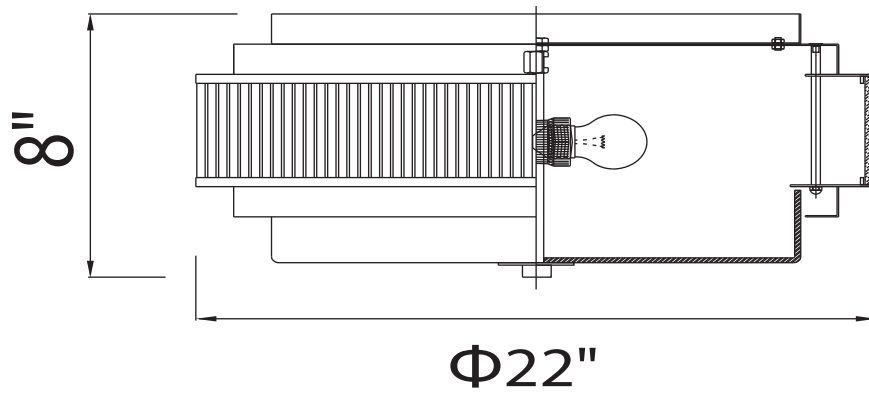

PROJECT: _____
 FIXTURE TYPE: _____
 LOCATION: _____
 CONTACT/PHONE: _____

Item	1567C22-5-602
Collection	Valdivia
Finish	Satin Gold
Glass	Frosted
Crystal	Clear
Input	120V AC,60HZ,AC

Shade	-----
Length/Dia.	22"
Width/Ext.	-----
Height	8"
Maximum	-----
Lumens	-----

Light Source	E26
Bulb Info.	5X60W
Included	No
Dimmable	Yes
Color	-----
Weight	25.8 Lbs