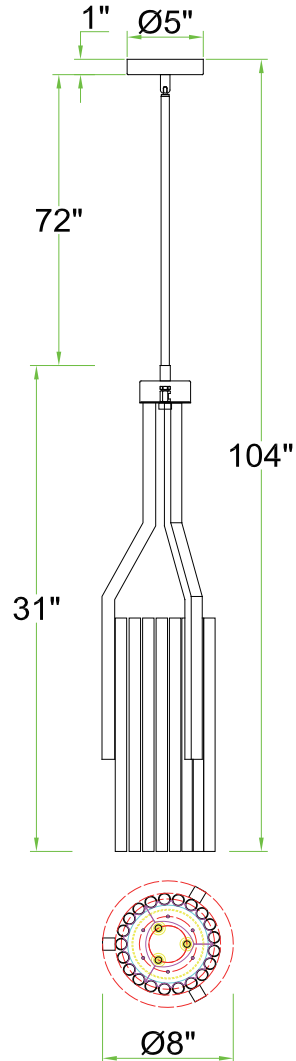

PROJECT: _____

FIXTURE TYPE: _____

LOCATION: _____

CONTACT/PHONE: _____

Item	1583P8-6-612
Collection	Fermont
Finish	Satin Nickel & Pearl Black
Glass	-----
Crystal	-----
Input	120V AC, 60HZ

Shade	-----
Length/Dia.	8"
Width/Ext.	-----
Height	31"
Maximum	104"
Lumens	-----

Light Source	LED G9
Bulb Info.	6x7W
Included	No
Dimmable	Yes
Color	-----
Weight	15 Lbs