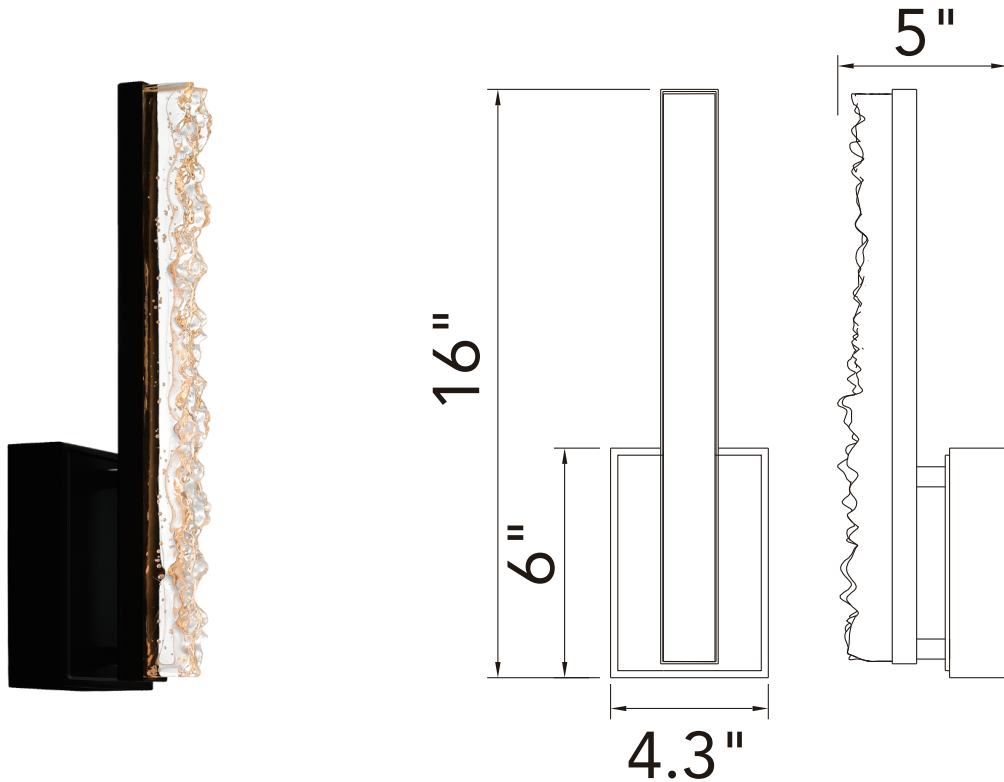

PROJECT: \_\_\_\_\_  
 FIXTURE TYPE: \_\_\_\_\_  
 LOCATION: \_\_\_\_\_  
 CONTACT/PHONE: \_\_\_\_\_

Item	1588W5-1-101
Collection	STAGGER
Category	Wall Sconce
Finish	Black
Glass	Clear
Crystal	-----
Acrylic	-----

Shade Color	-----
Min Assembled Height	16"
Max Assembled Height	16"
Width	4.3"
Length	-----
Extension Wall Mounts	5"
Input	120V AC,60HZ,AC

Lumens	520
Light Source	LED
Bulb Info.	10W
Included	-----
Dimmable	Yes
Colour Temp	3000K
Weight	5.57Lbs