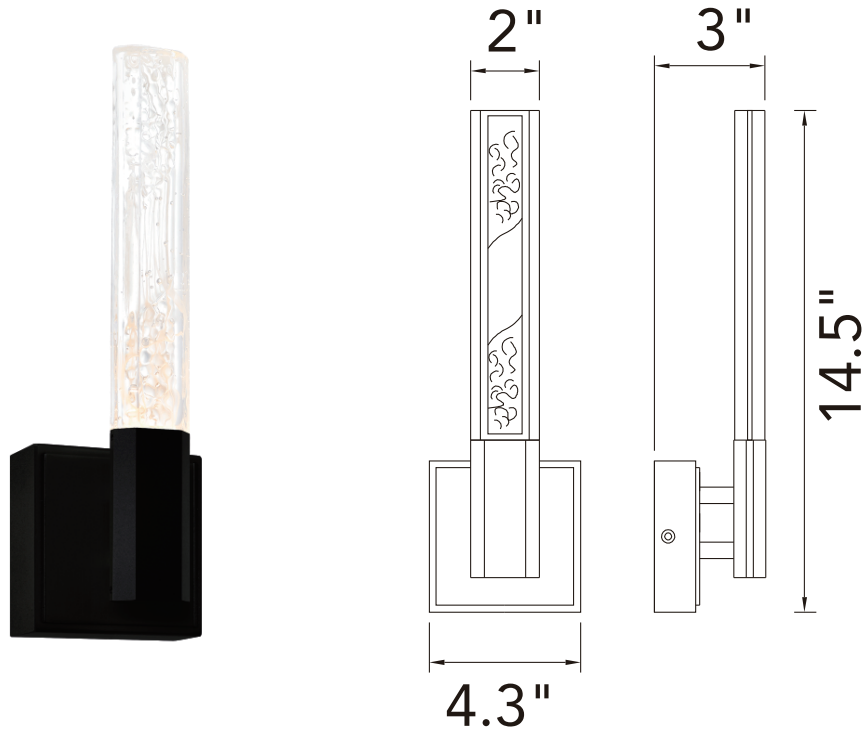

PROJECT: _____
 FIXTURE TYPE: _____
 LOCATION: _____
 CONTACT/PHONE: _____

Item	1589W5-101
Collection	GRETA
Category	Wall Sconce
Finish	Black
Glass	Clear
Crystal	-----
Acrylic	-----

Shade Color	-----
Min Assembled Height	14.5"
Max Assembled Height	14.5"
Width	4.3"
Length	-----
Extension Wall Mounts	3"
Input	120V AC,60HZ,AC

Lumens	260
Light Source	LED
Bulb Info.	5W
Included	-----
Dimmable	Yes
Colour Temp	3000K
Weight	2.981Lbs

CWI Lighting
 2775 Broadway
 Buffalo, NY 14227
 USA

CWI Lighting
 140 Steelcase Rd. W.
 Markham ON. L3R 3J9
 Canada