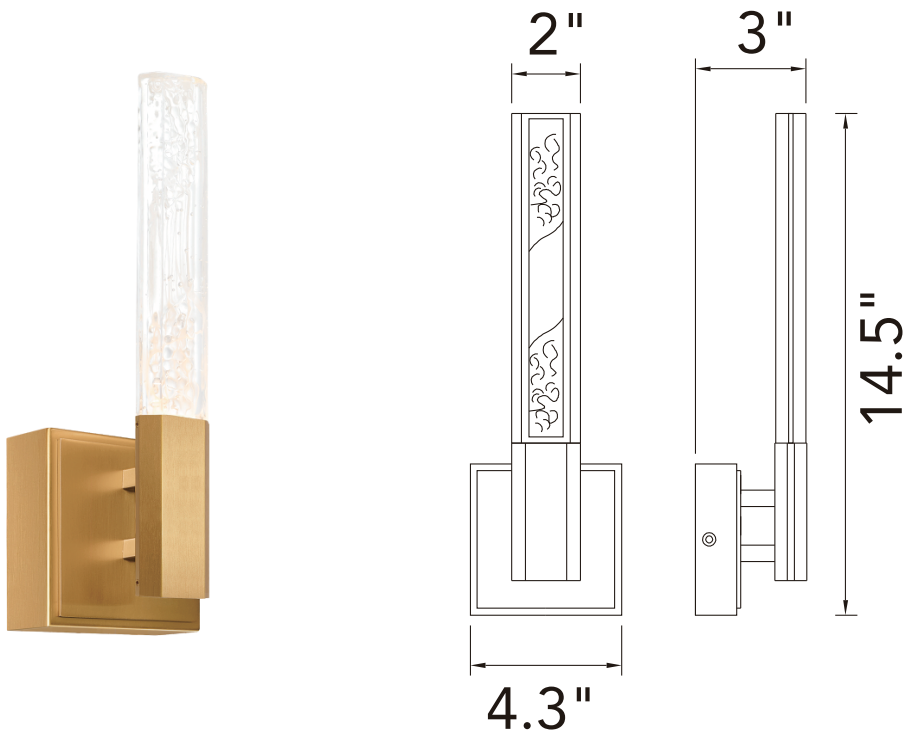

PROJECT: _____
 FIXTURE TYPE: _____
 LOCATION: _____
 CONTACT/PHONE: _____

Item	1589W5-624
Collection	GRETA
Category	Wall Sconce
Finish	Brass
Glass	Clear
Crystal	-----
Acrylic	-----

Shade Color	-----
Min Assembled Height	14.5"
Max Assembled Height	14.5"
Width	4.3"
Length	-----
Extension Wall Mounts	3"
Input	120V AC,60HZ,AC

Lumens	260
Light Source	LED
Bulb Info.	5W
Included	-----
Dimmable	Yes
Colour Temp	3000K
Weight	2.981Lbs

CWI Lighting
 2775 Broadway
 Buffalo, NY 14227
 USA

CWI Lighting
 140 Steelcase Rd. W.
 Markham ON. L3R 3J9
 Canada