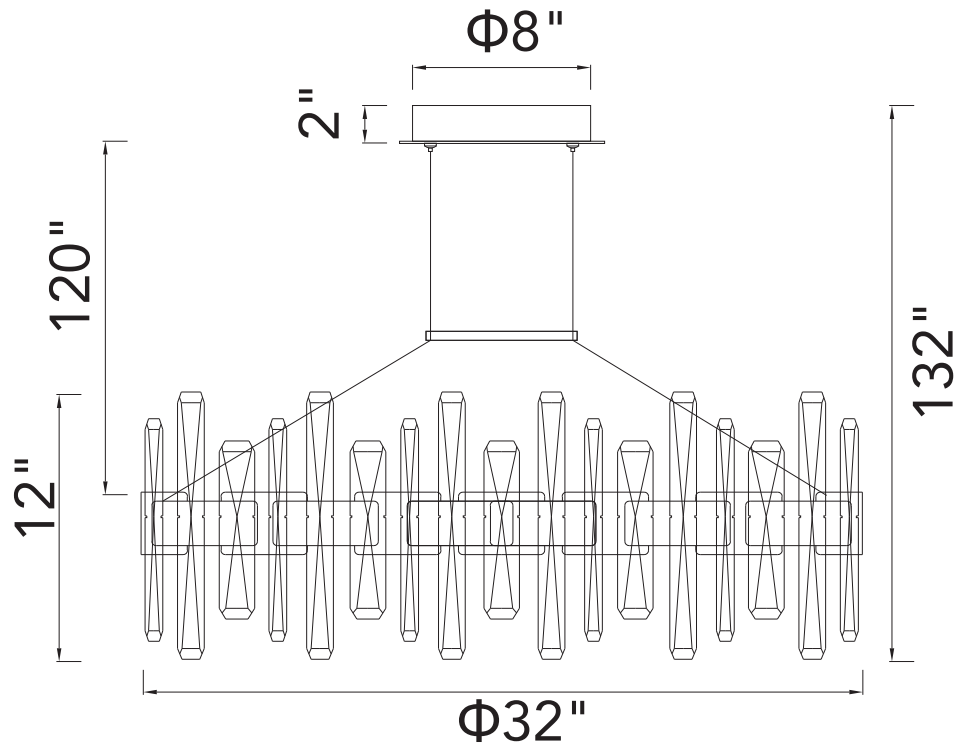

PROJECT: _____

FIXTURE TYPE: _____

LOCATION: _____

CONTACT/PHONE: _____

Item	1592P32-612
Collection	AYA
Finish	Pearl Black + Titanium Gold
Acrylic	-----
Crystal	Clear
Input	120V AC,60HZ,AC

Shade	-----
Length/Dia.	32"
Width/Ext.	-----
Height	12"
Maximum	132"
Lumens	3380

Light Source	LED
Bulb Info.	65W
Included	-----
Dimmable	Yes
Color	3000K
Weight	