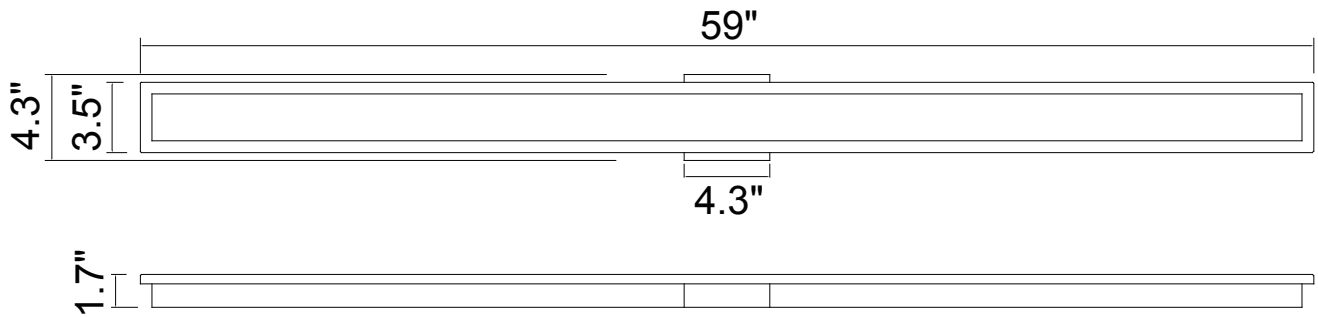

PROJECT: \_\_\_\_\_  
 FIXTURE TYPE: \_\_\_\_\_  
 LOCATION: \_\_\_\_\_  
 CONTACT/PHONE: \_\_\_\_\_

Item	1694W59-101
Collection	Malibu
Finish	Black
Acrylic	Frosted
Crystal	-----
Input	120V AC,60HZ,AC

Shade	-----
Length/Dia.	59"
Width/Ext.	1.7"
Height	4.3"
Maximum	-----
Lumens	780

Light Source	LED
Bulb Info.	15W
Included	-----
Dimmable	Yes
Color	3000K
Weight	6.8 LB