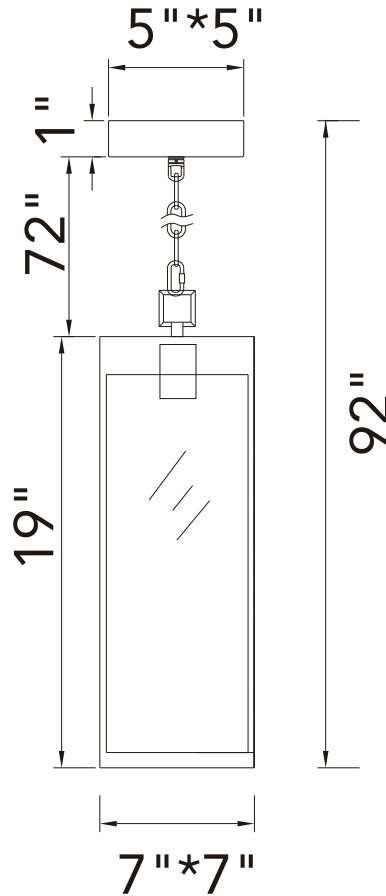

PROJECT: \_\_\_\_\_  
 FIXTURE TYPE: \_\_\_\_\_  
 LOCATION: \_\_\_\_\_  
 CONTACT/PHONE: \_\_\_\_\_

Item	1695P7-1-101
Collection	Windsor
Finish	Black
Glass	Clear
Crystal	-----
Input	120V AC,60HZ,AC

Shade	-----
Length/Dia.	7"
Width/Ext.	7"
Height	19"
Maximum	92"
Lumens	-----

Light Source	E26
Bulb Info.	1x60W
Included	-----
Dimmable	Yes
Color	-----
Weight	