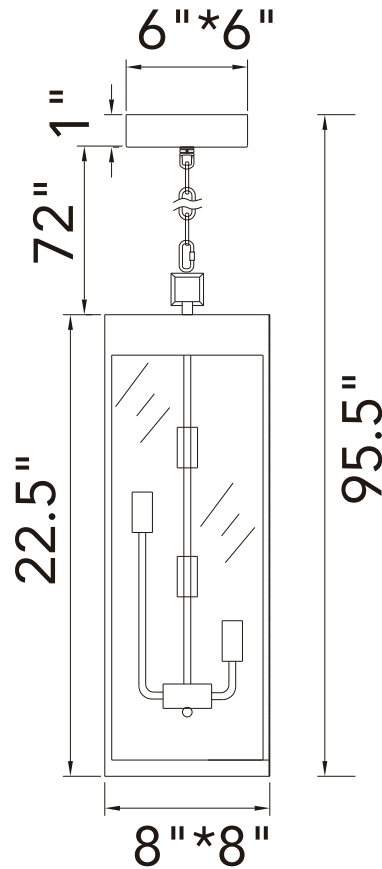

PROJECT: \_\_\_\_\_  
 FIXTURE TYPE: \_\_\_\_\_  
 LOCATION: \_\_\_\_\_  
 CONTACT/PHONE: \_\_\_\_\_

Item	1695P8-4-101
Collection	Windsor
Finish	Black
Glass	Clear
Crystal	-----
Input	120V AC,60HZ,AC

Shade	-----
Length/Dia.	8"
Width/Ext.	8"
Height	22.5"
Maximum	95.5"
Lumens	-----

Light Source	E12
Bulb Info.	4x60W
Included	-----
Dimmable	Yes
Color	-----
Weight	