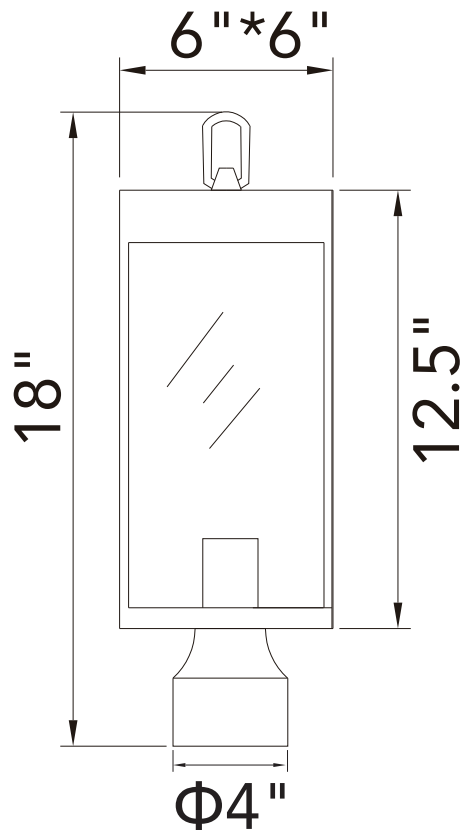

PROJECT: _____

FIXTURE TYPE: _____

LOCATION: _____

CONTACT/PHONE: _____

Item	1695PT6-1-101
Collection	Windsor
Finish	Black
Glass	Clear
Crystal	-----
Input	120V AC,60HZ,AC

Shade	-----
Length/Dia.	6"
Width/Ext.	6"
Height	18"
Maximum	-----
Lumens	-----

Light Source	E26
Bulb Info.	1×60W
Included	-----
Dimmable	Yes
Color	-----
Weight	