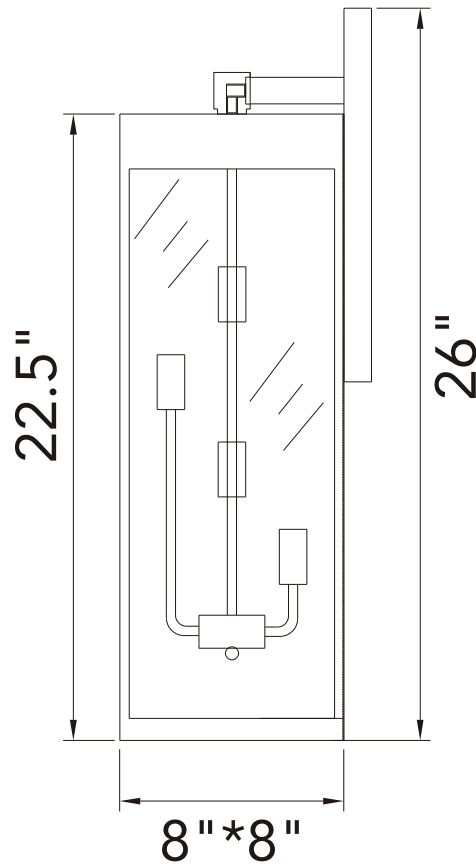

PROJECT: _____

FIXTURE TYPE: _____

LOCATION: _____

CONTACT/PHONE: _____

Item	1695W8-4-101
Collection	Windsor
Finish	Black
Glass	Clear
Crystal	-----
Input	120V AC,60HZ,AC

Shade	-----
Length/Dia.	8"
Width/Ext.	8"
Height	22.5"
Maximum	26"
Lumens	-----

Light Source	E12
Bulb Info.	4x60W
Included	-----
Dimmable	Yes
Color	-----
Weight	