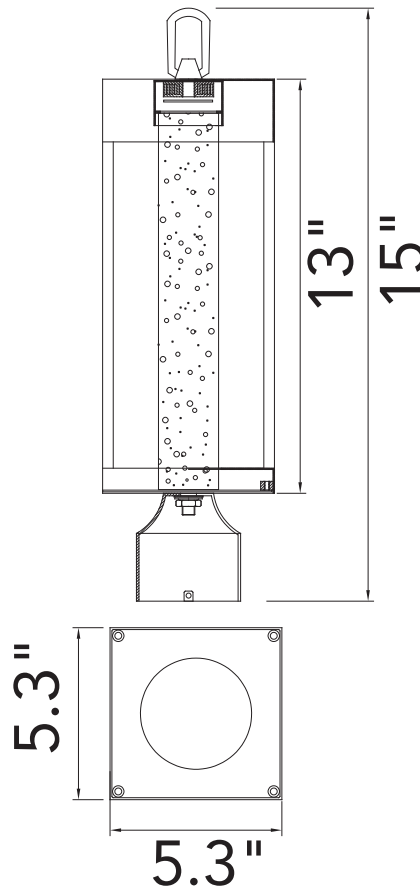

PROJECT: \_\_\_\_\_

FIXTURE TYPE: \_\_\_\_\_

LOCATION: \_\_\_\_\_

CONTACT/PHONE: \_\_\_\_\_

Item	1696PT5-1-101
Collection	ROCHESTER
Finish	Black
Glass	-----
Crystal	Clear
Input	120V AC,60HZ,AC

Shade	-----
Length/Dia.	5.3"
Width/Ext.	5.3"
Height	13"
Maximum	15"
Lumens	312

Light Source	LED
Bulb Info.	6W
Included	-----
Dimmable	Yes
Color	3000K
Weight	