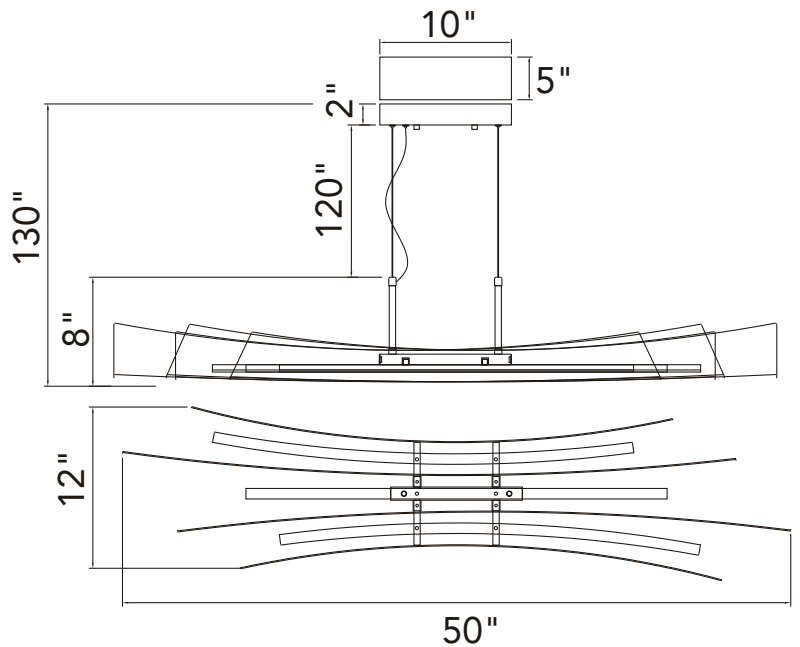

PROJECT: \_\_\_\_\_  
 FIXTURE TYPE: \_\_\_\_\_  
 LOCATION: \_\_\_\_\_  
 CONTACT/PHONE: \_\_\_\_\_

Item	1698P50-101
Collection	CANDORA
Category	Chandelier
Finish	Black
Glass	-----
Crystal	-----
Acrylic	-----

Shade Color	-----
Min Assembled Height	10"
Max Assembled Height	130"
Width	50"
Length	12"
Extension Wall Mounts	-----
Input	120V AC,60HZ,AC

Lumens	1404
Light Source	LED
Bulb Info.	27W
Included	-----
Dimmable	Yes
Colour Temp	3000,4000,5000K
Weight	14.97Lbs