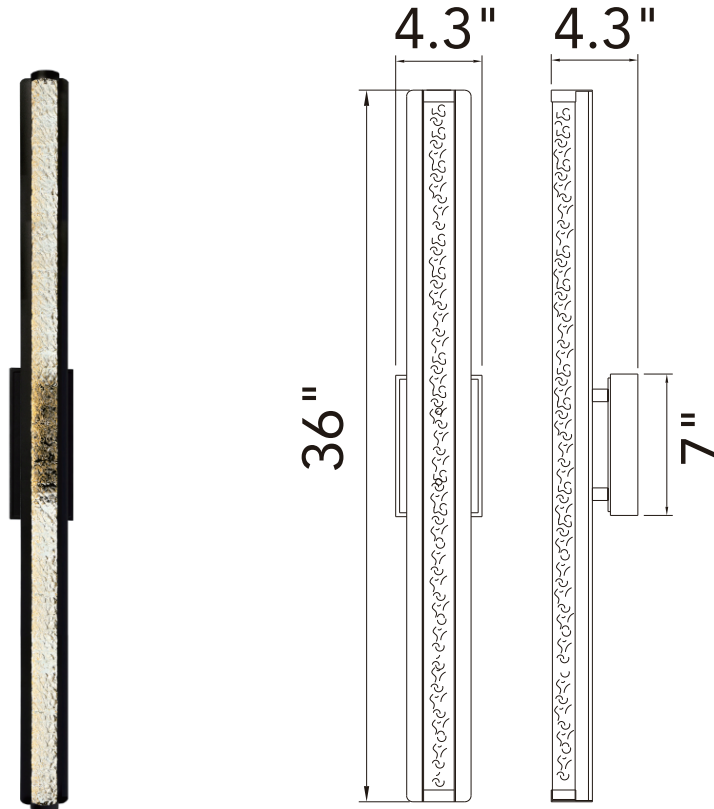

PROJECT: _____

FIXTURE TYPE: _____

LOCATION: _____

CONTACT/PHONE: _____

Item	1702W36-101
Collection	FIJI
Category	Outdoor
Finish	Black
Polyresin	Clear
Crystal	-----
Acrylic	-----

Shade Color	-----
Min Assembled Height	36"
Max Assembled Height	36"
Width	4.3"
Length	-----
Extension Wall Mounts	4.3"
Input	120V AC,60HZ,AC

Lumens	468
Light Source	LED
Bulb Info.	9W
Included	-----
Dimmable	Yes
Colour Temp	3000K
Weight	12.54Lbs