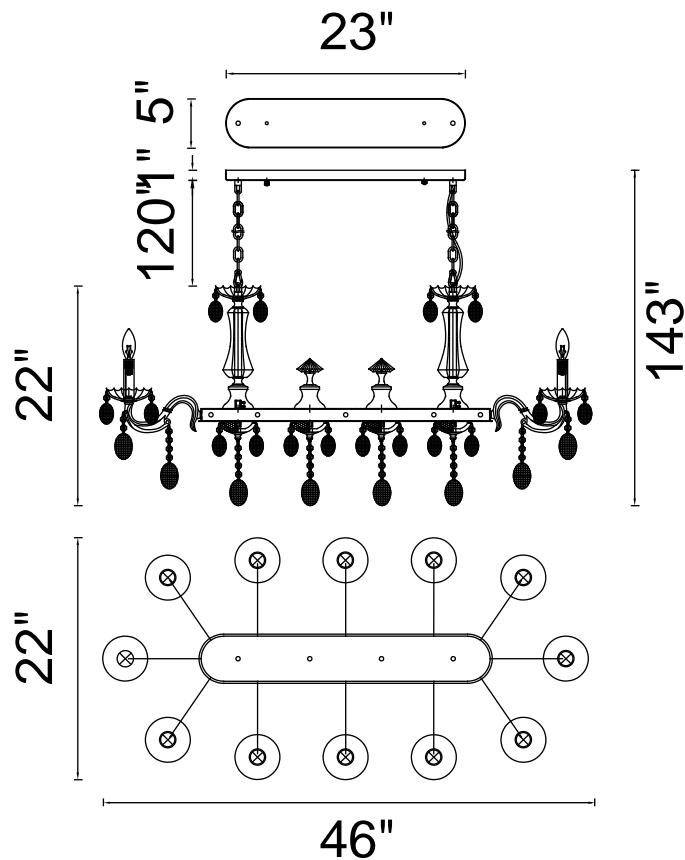

PROJECT: _____

FIXTURE TYPE: _____

LOCATION: _____

CONTACT/PHONE: _____

Item	2016P46C-12
Collection	FLAWLESS
Finish	Chrome
Glass	-----
Crystal	Clear
Input	120V AC,60HZ,AC

Shade	-----
Length/Dia.	46"
Width/Ext.	22"
Height	22"
Maximum	143"
Lumens	-----

Light Source	E12
Bulb Info.	12x60W
Included	-----
Dimmable	Yes
Color	-----
Weight	