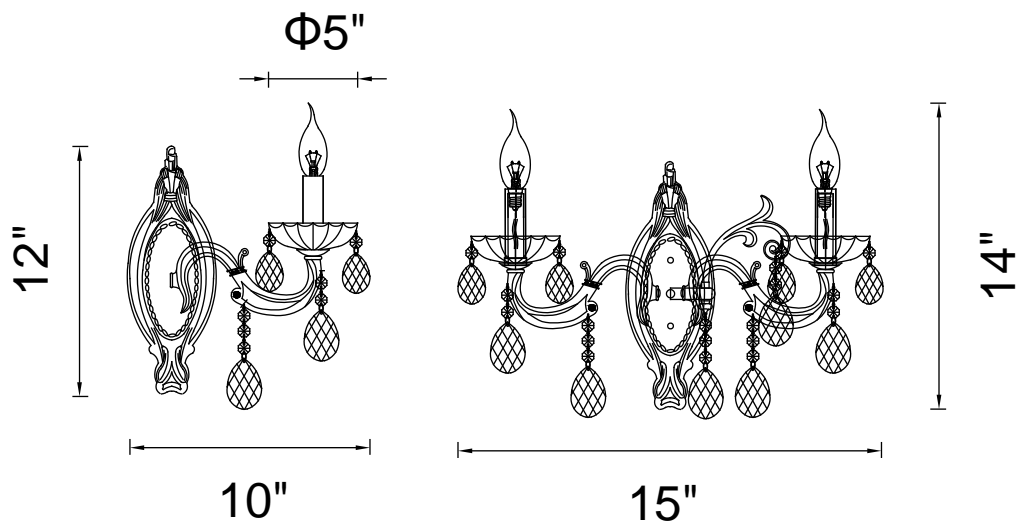

PROJECT: _____

FIXTURE TYPE: _____

LOCATION: _____

CONTACT/PHONE: _____

Item	2016W15C-2
Collection	FLAWLESS
Finish	Chrome
Glass	-----
Crystal	Clear
Input	120V AC,60HZ,AC

Shade	-----
Length/Dia.	15"
Width/Ext.	10"
Height	14"
Maximum	-----
Lumens	-----

Light Source	E12
Bulb Info.	2x60W
Included	-----
Dimmable	Yes
Color	-----
Weight	