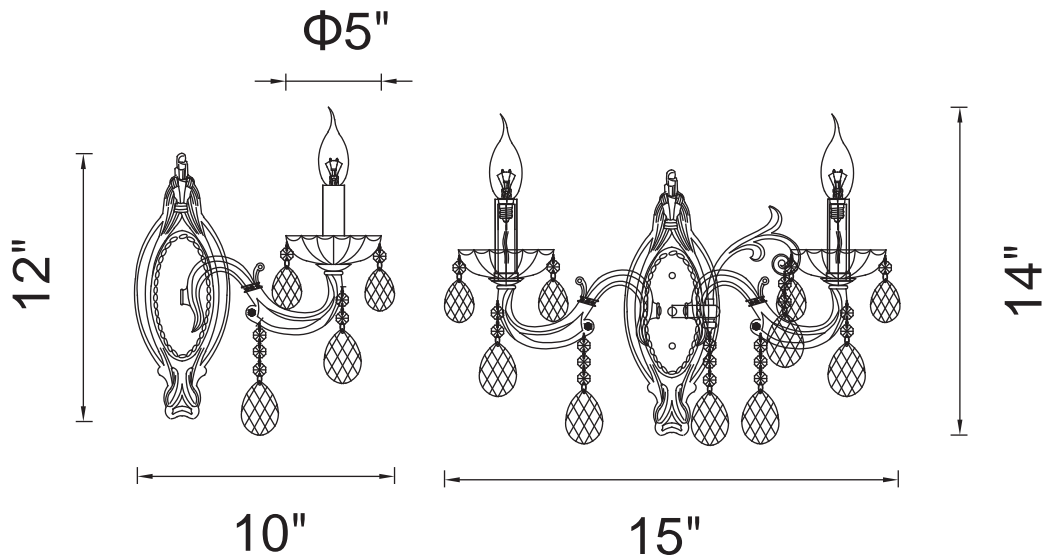

PROJECT: _____

FIXTURE TYPE: _____

LOCATION: _____

CONTACT/PHONE: _____

Item	2016W16AB-2
Collection	FLAWLESS
Finish	Antique Brass
Glass	-----
Crystal	Clear
Input	120V AC,60HZ,AC

Shade	-----
Length/Dia.	15"
Width/Ext.	10"
Height	14"
Maximum	-----
Lumens	-----

Light Source	E12
Bulb Info.	2x60W
Included	-----
Dimmable	Yes
Color	-----
Weight	