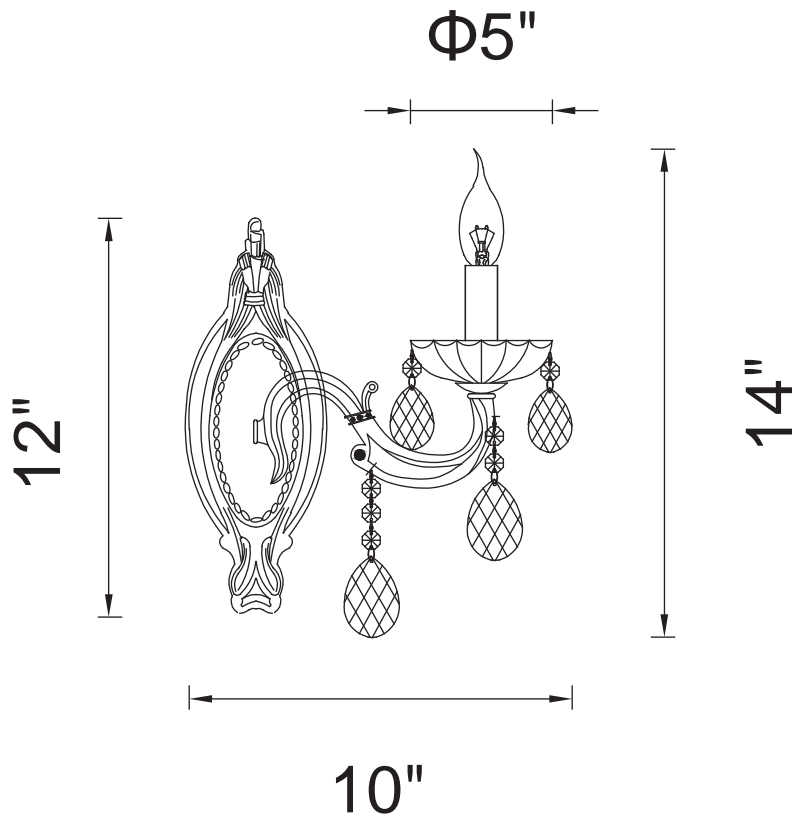

PROJECT: _____

FIXTURE TYPE: _____

LOCATION: _____

CONTACT/PHONE: _____

Item	2016W5AB-1
Collection	FLAWLESS
Finish	Antique Brass
Glass	-----
Crystal	Clear
Input	120V AC,60HZ,AC

Shade	-----
Length/Dia.	5"
Width/Ext.	10"
Height	14"
Maximum	-----
Lumens	-----

Light Source	E12
Bulb Info.	1x60W
Included	-----
Dimmable	Yes
Color	-----
Weight	