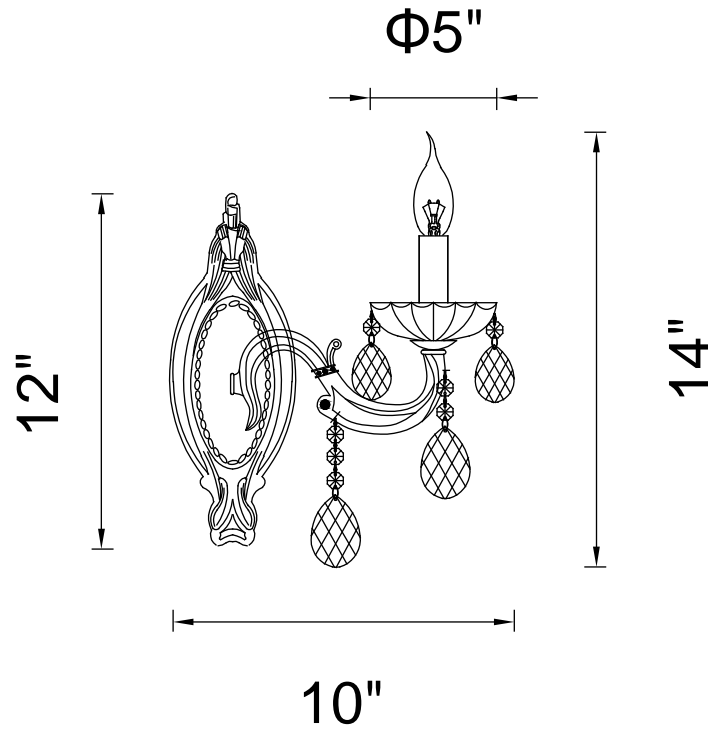

PROJECT: \_\_\_\_\_

FIXTURE TYPE: \_\_\_\_\_

LOCATION: \_\_\_\_\_

CONTACT/PHONE: \_\_\_\_\_

Item	2016W5C-1
Collection	FLAWLESS
Finish	Chrome
Glass	-----
Crystal	Clear
Input	120V AC,60HZ,AC

Shade	-----
Length/Dia.	5"
Width/Ext.	10"
Height	14"
Maximum	-----
Lumens	-----

Light Source	E12
Bulb Info.	1x60W
Included	-----
Dimmable	Yes
Color	-----
Weight	