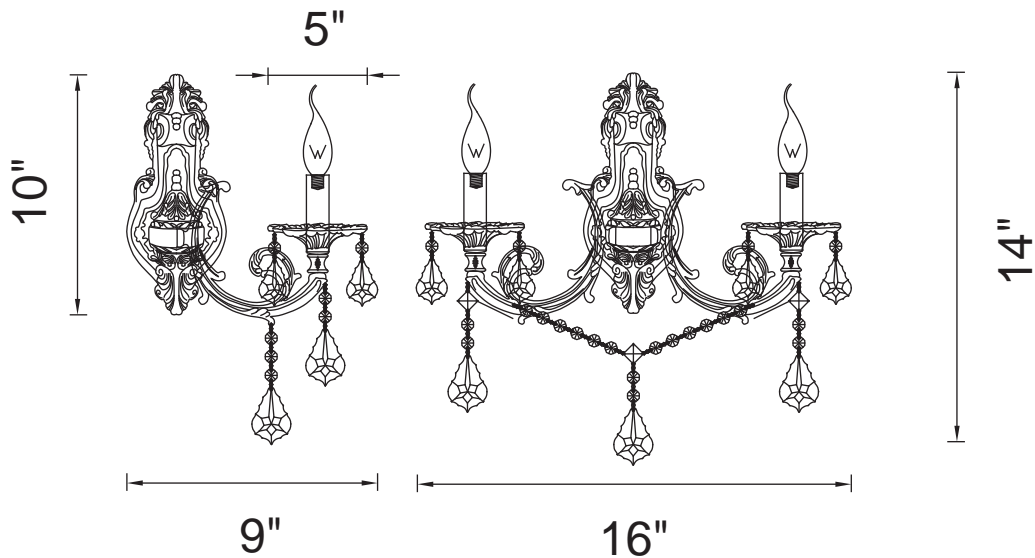

PROJECT: _____

FIXTURE TYPE: _____

LOCATION: _____

CONTACT/PHONE: _____

Item	2022W16AB-2
Collection	BRASS
Finish	Antique Brass
Glass	-----
Crystal	Clear
Input	120V AC,60HZ,AC

Shade	-----
Length/Dia.	16"
Width/Ext.	9"
Height	14"
Maximum	-----
Lumens	-----

Light Source	E12
Bulb Info.	2x60W
Included	-----
Dimmable	Yes
Color	-----
Weight	