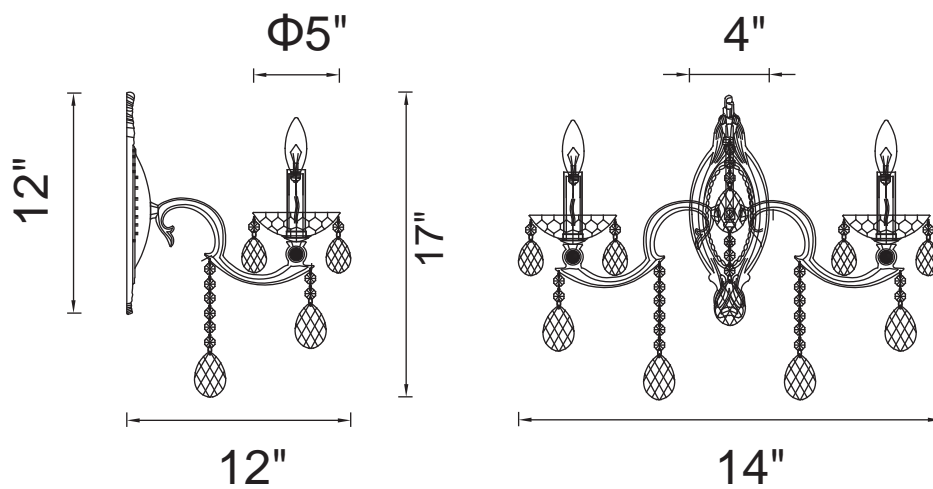

PROJECT: _____

FIXTURE TYPE: _____

LOCATION: _____

CONTACT/PHONE: _____

Item	2025W14C-2
Collection	GLORIOUS
Finish	Chrome
Glass	-----
Crystal	Clear
Input	120V AC,60HZ,AC

Shade	-----
Length/Dia.	14"
Width/Ext.	12"
Height	17"
Maximum	-----
Lumens	-----

Light Source	E12
Bulb Info.	2x60W
Included	-----
Dimmable	Yes
Color	-----
Weight	