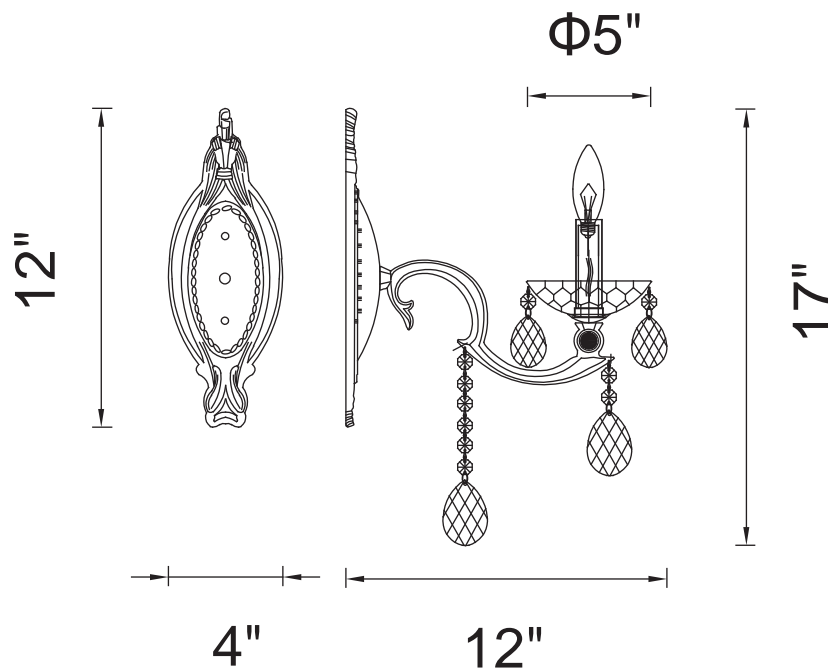

PROJECT: _____

FIXTURE TYPE: _____

LOCATION: _____

CONTACT/PHONE: _____

Item	2025W5C-1
Collection	GLORIOUS
Finish	Chrome
Glass	-----
Crystal	Clear
Input	120V AC,60HZ,AC

Shade	-----
Length/Dia.	5"
Width/Ext.	12"
Height	17"
Maximum	-----
Lumens	-----

Light Source	E12
Bulb Info.	18x60W
Included	-----
Dimmable	Yes
Color	-----
Weight	