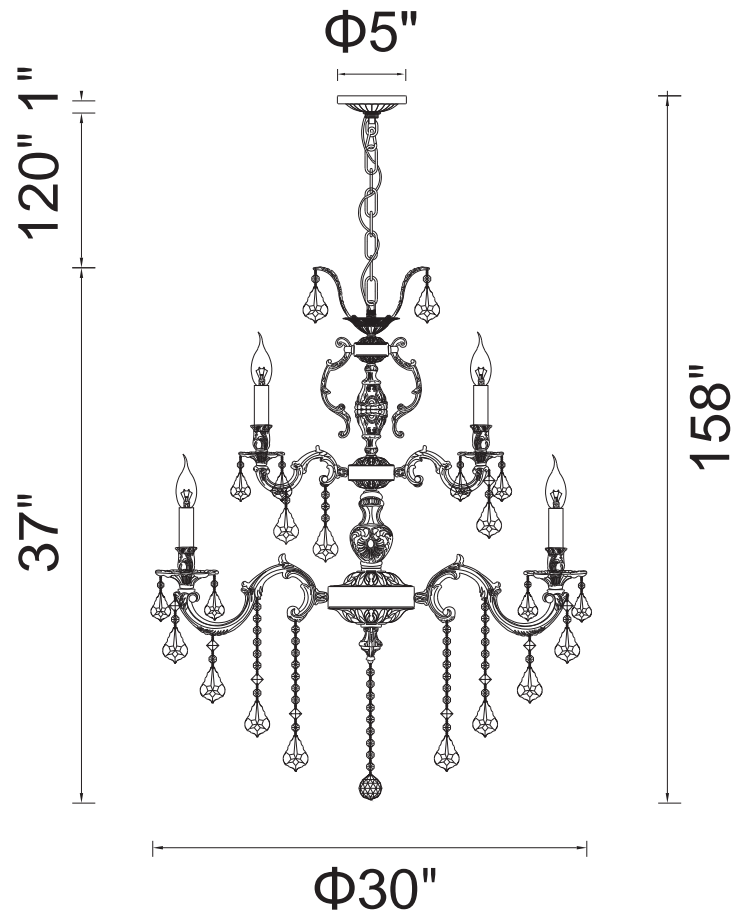

PROJECT: _____

FIXTURE TYPE: _____

LOCATION: _____

CONTACT/PHONE: _____

Item	2039P30GB-16
Collection	BRASS
Finish	French Gold
Glass	-----
Crystal	Clear
Input	120V AC,60HZ,AC

Shade	-----
Length/Dia.	30"
Width/Ext.	-----
Height	37"
Maximum	158"
Lumens	-----

Light Source	E12
Bulb Info.	16x60W
Included	-----
Dimmable	Yes
Color	-----
Weight	