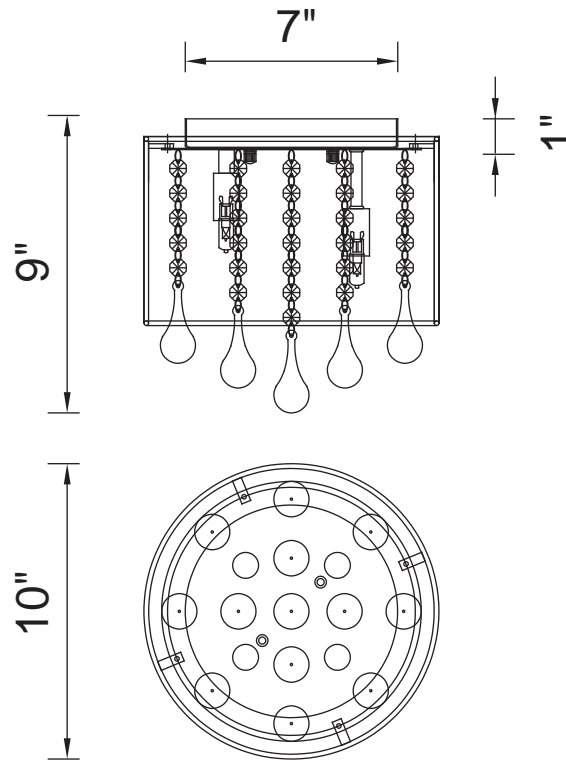

PROJECT: _____
 FIXTURE TYPE: _____
 LOCATION: _____
 CONTACT/PHONE: _____

Item	5006C10C-R
Collection	WATER DROP
Finish	Chrome
Glass	-----
Crystal	Clear
Input	120V AC,60HZ,AC

Shade	Black
Length/Dia.	10"
Width/Ext.	-----
Height	9"
Maximum	-----
Lumens	-----

Light Source	G9
Bulb Info.	4x40W
Included	-----
Dimmable	Yes
Color	-----
Weight	-----