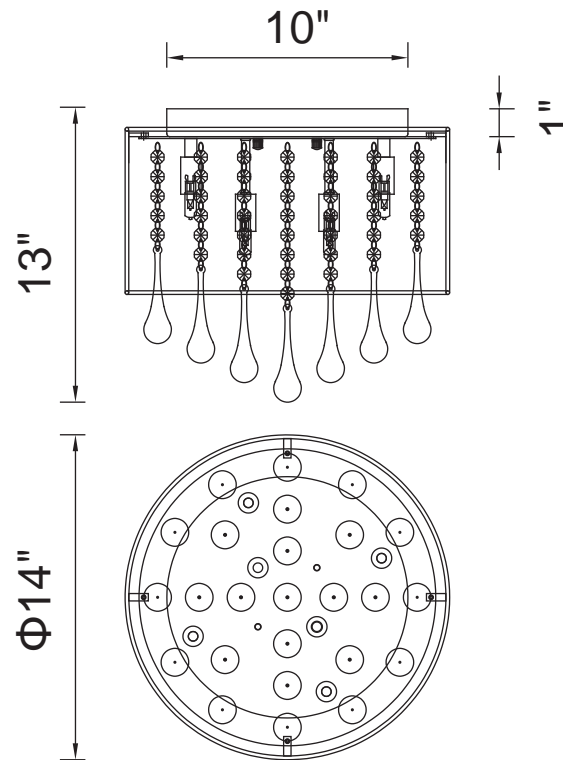

PROJECT: \_\_\_\_\_

FIXTURE TYPE: \_\_\_\_\_

LOCATION: \_\_\_\_\_

CONTACT/PHONE: \_\_\_\_\_

Item	5006C14C-R
Collection	WATER DROP
Finish	Chrome
Glass	-----
Crystal	Clear
Input	120V AC,60HZ,AC

Shade	Black
Length/Dia.	14"
Width/Ext.	-----
Height	13"
Maximum	-----
Lumens	-----

Light Source	G9
Bulb Info.	6x40W
Included	-----
Dimmable	Yes
Color	-----
Weight	-----