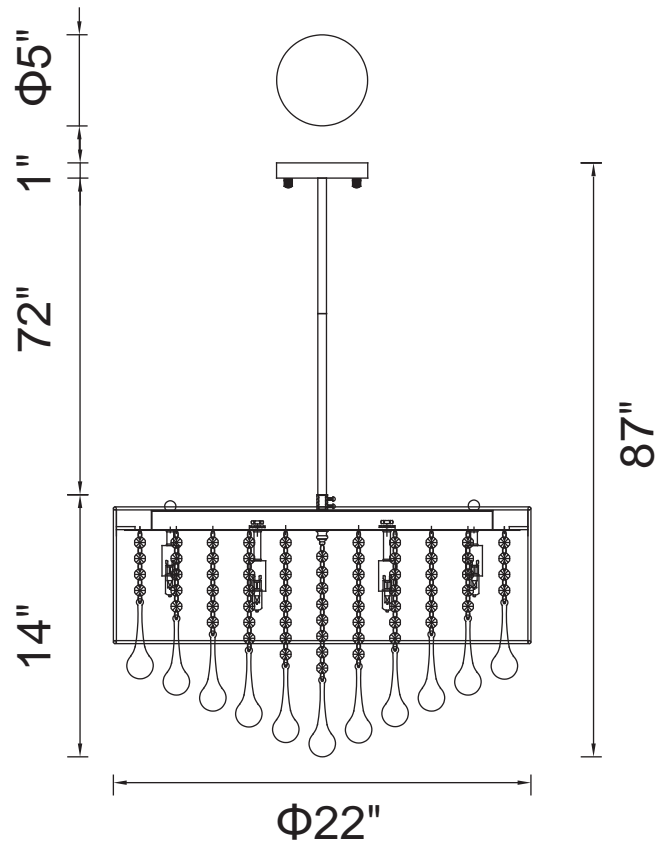

PROJECT: _____

FIXTURE TYPE: _____

LOCATION: _____

CONTACT/PHONE: _____

Item	5006P22C-R(W)
Collection	WATER DROP
Finish	Chrome
Glass	-----
Crystal	Clear
Input	120V AC,60HZ,AC

Shade	White
Length/Dia.	22"
Width/Ext.	-----
Height	14"
Maximum	87"
Lumens	-----

Light Source	G9
Bulb Info.	9x40W
Included	-----
Dimmable	Yes
Color	-----
Weight	