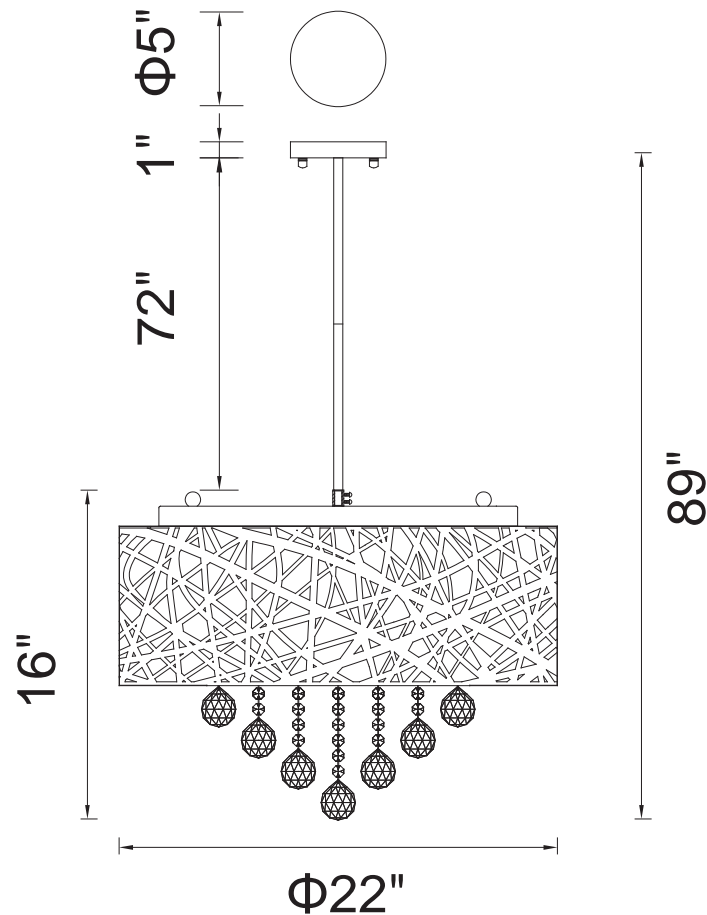

PROJECT: _____

FIXTURE TYPE: _____

LOCATION: _____

CONTACT/PHONE: _____

Item	5008P22ST-R
Collection	ETERNITY
Finish	Stainless Steel
Glass	-----
Crystal	Clear
Input	120V AC,60HZ,AC

Shade	-----
Length/Dia.	22"
Width/Ext.	-----
Height	16"
Maximum	89"
Lumens	-----

Light Source	G9
Bulb Info.	9x40W
Included	-----
Dimmable	Yes
Color	-----
Weight	