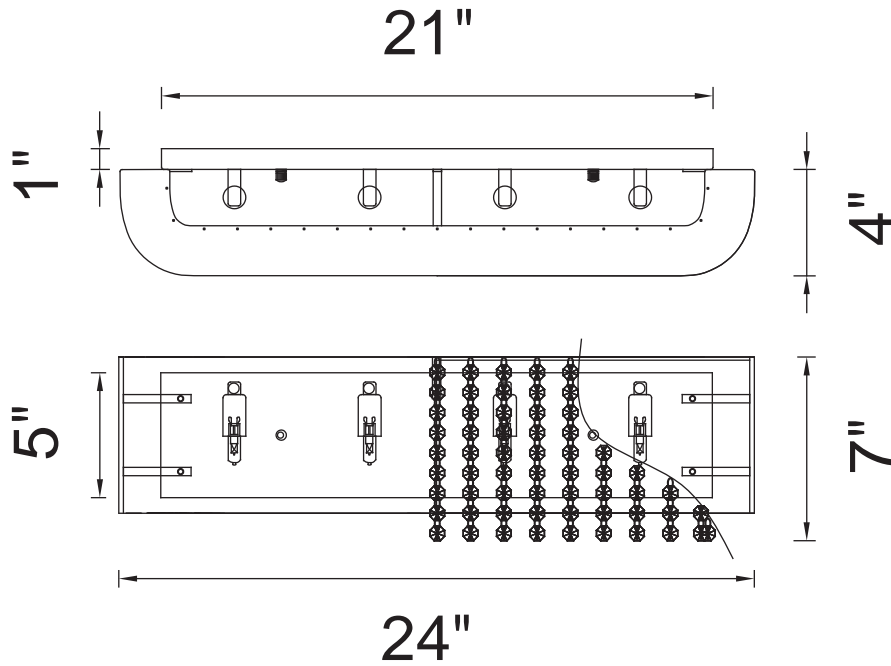

PROJECT: _____
 FIXTURE TYPE: _____
 LOCATION: _____
 CONTACT/PHONE: _____

Item	5008W26ST-O
Collection	ETERNITY
Finish	Stainless Steel
Glass	-----
Crystal	Clear
Input	120V AC,60HZ,AC

Shade	-----
Length/Dia.	24"
Width/Ext.	4"
Height	7"
Maximum	-----
Lumens	-----

Light Source	G9
Bulb Info.	4x40W
Included	-----
Dimmable	Yes
Color	-----
Weight	