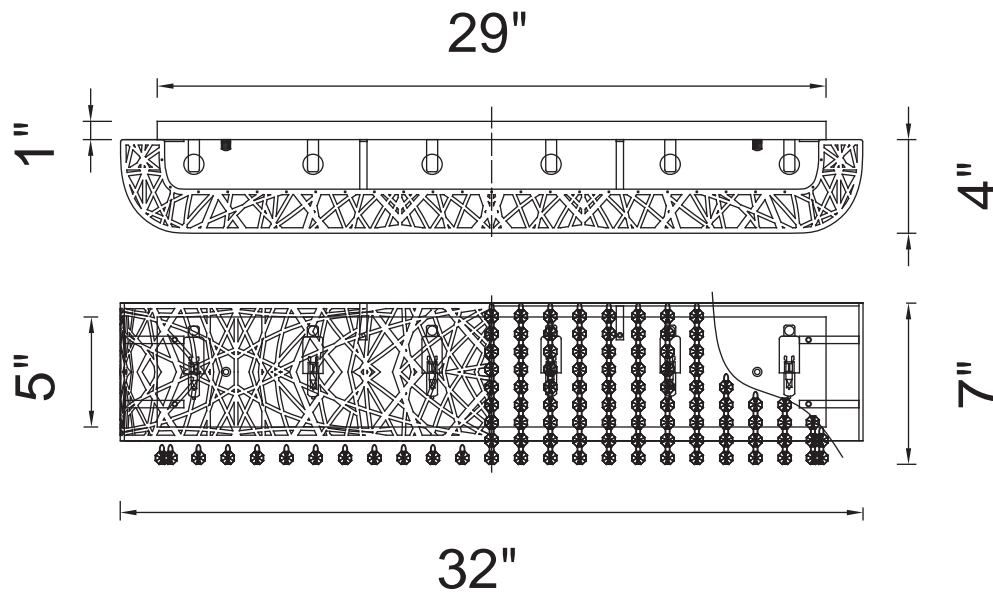

PROJECT: _____
 FIXTURE TYPE: _____
 LOCATION: _____
 CONTACT/PHONE: _____

Item	5008W32ST-O
Collection	ETERNITY
Finish	Stainless Steel
Glass	-----
Crystal	Clear
Input	120V AC,60HZ,AC

Shade	-----
Length/Dia.	32"
Width/Ext.	4"
Height	7"
Maximum	-----
Lumens	-----

Light Source	G9
Bulb Info.	6x40W
Included	-----
Dimmable	Yes
Color	-----
Weight	