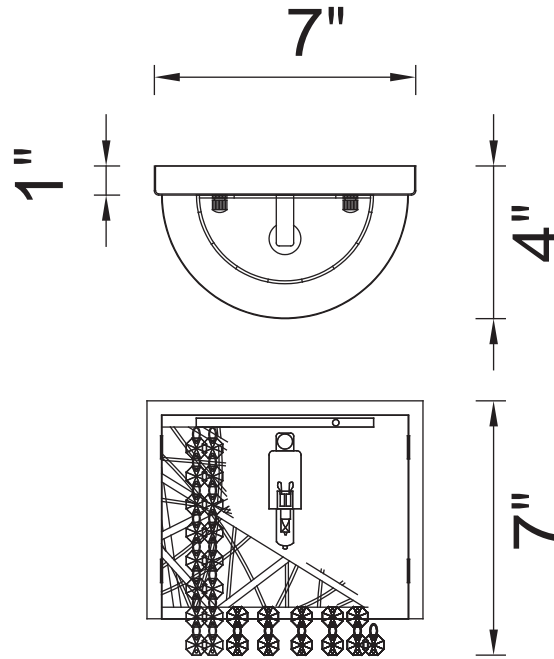

PROJECT: \_\_\_\_\_

FIXTURE TYPE: \_\_\_\_\_

LOCATION: \_\_\_\_\_

CONTACT/PHONE: \_\_\_\_\_

Item	5008W7ST-R-1
Collection	ETERNITY
Finish	Stainless Steel
Glass	-----
Crystal	Clear
Input	120V AC,60HZ,AC

Shade	-----
Length/Dia.	7"
Width/Ext.	4"
Height	7"
Maximum	-----
Lumens	-----

Light Source	G9
Bulb Info.	1x40W
Included	-----
Dimmable	Yes
Color	-----
Weight	