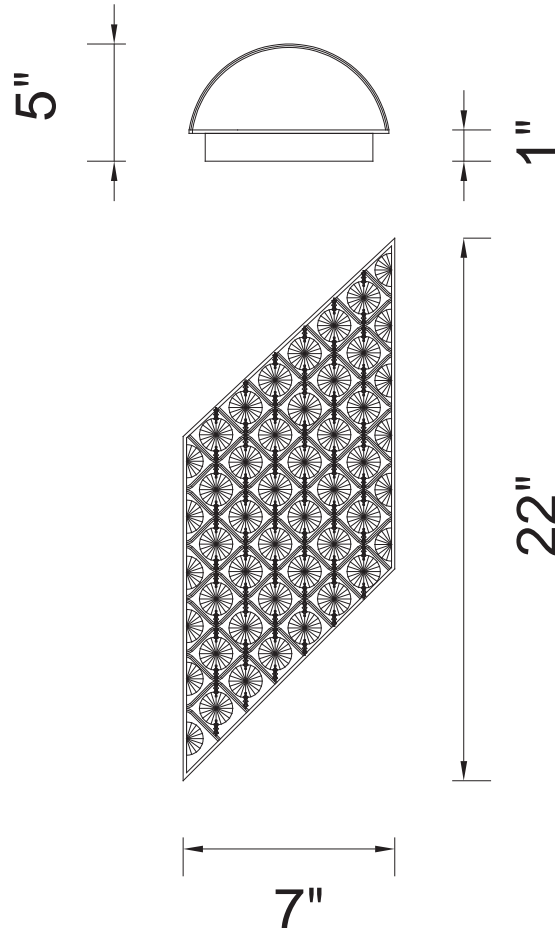

PROJECT: _____

FIXTURE TYPE: _____

LOCATION: _____

CONTACT/PHONE: _____

Item	5021W7B-R
Collection	CHIQUE
Finish	Chrome
Glass	-----
Crystal	Clear
Input	120V AC,60HZ,AC

Shade	-----
Length/Dia.	7"
Width/Ext.	5"
Height	22"
Maximum	-----
Lumens	-----

Light Source	G9
Bulb Info.	4x40W
Included	-----
Dimmable	Yes
Color	-----
Weight	