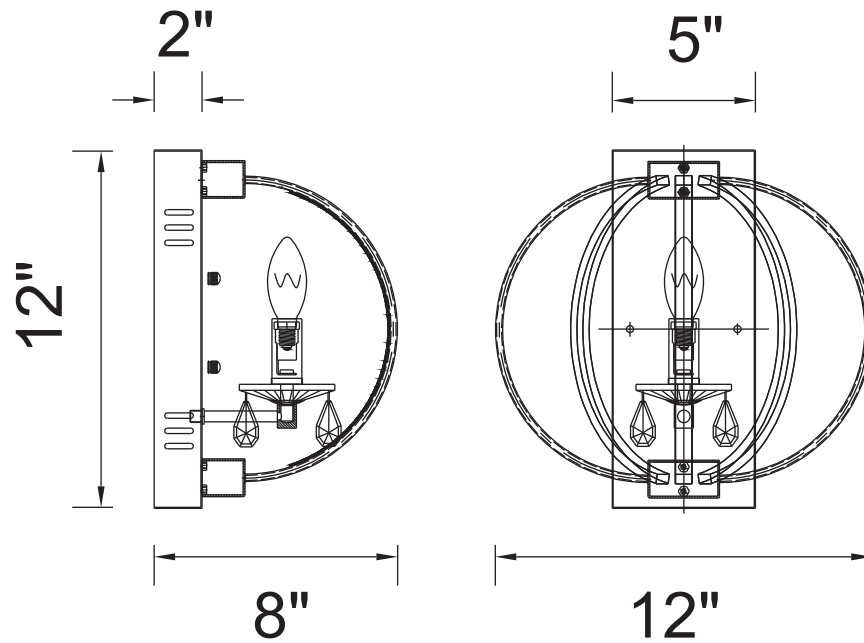

PROJECT: _____

FIXTURE TYPE: _____

LOCATION: _____

CONTACT/PHONE: _____

Item	5025W10C-1
Collection	ABIA
Finish	Chrome
Glass	-----
Crystal	Clear
Input	120V AC,60HZ,AC

Shade	-----
Length/Dia.	12"
Width/Ext.	8"
Height	12"
Maximum	-----
Lumens	-----

Light Source	E12+LED
Bulb Info.	1×60W+6W
Included	-----
Dimmable	Yes
Color	-----
Weight	