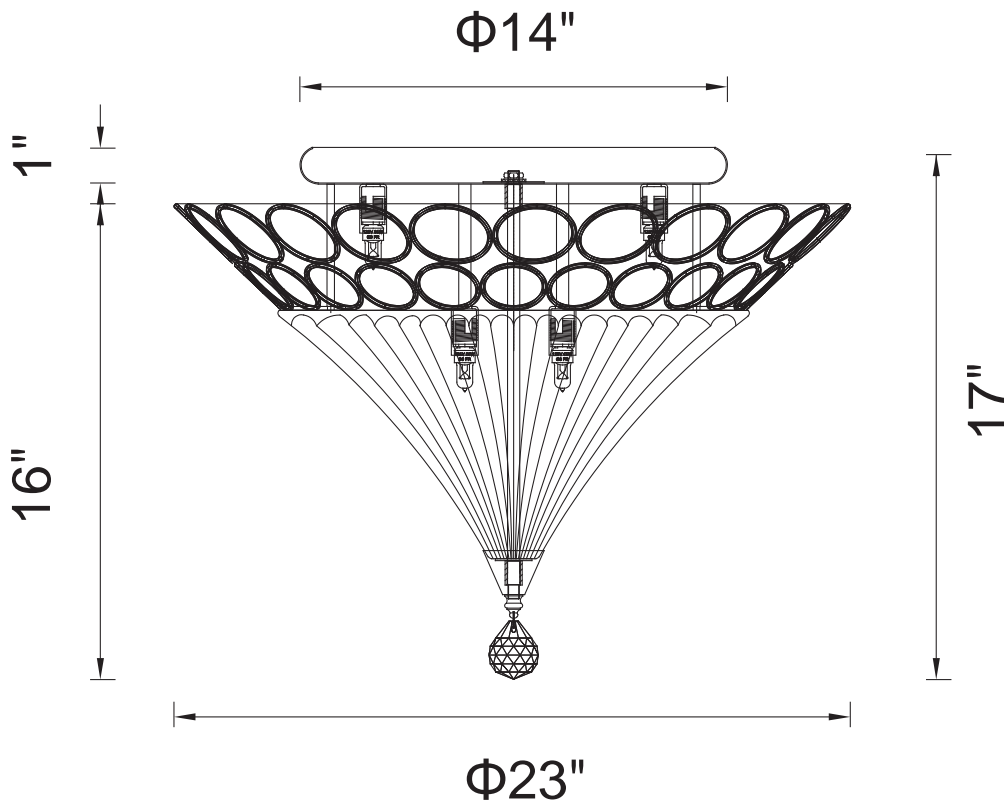

PROJECT: \_\_\_\_\_

FIXTURE TYPE: \_\_\_\_\_

LOCATION: \_\_\_\_\_

CONTACT/PHONE: \_\_\_\_\_

|            |                 |
|------------|-----------------|
| Item       | 5026C23C        |
| Collection | CORNELIUS       |
| Finish     | Chrome          |
| Glass      | -----           |
| Crystal    | Clear           |
| Input      | 120V AC,60HZ,AC |

|             |       |
|-------------|-------|
| Shade       | ----- |
| Length/Dia. | 23"   |
| Width/Ext.  | ----- |
| Height      | 17"   |
| Maximum     | ----- |
| Lumens      | ----- |

|              |       |
|--------------|-------|
| Light Source | G9    |
| Bulb Info.   | 6x40W |
| Included     | ----- |
| Dimmable     | Yes   |
| Color        | ----- |
| Weight       |       |