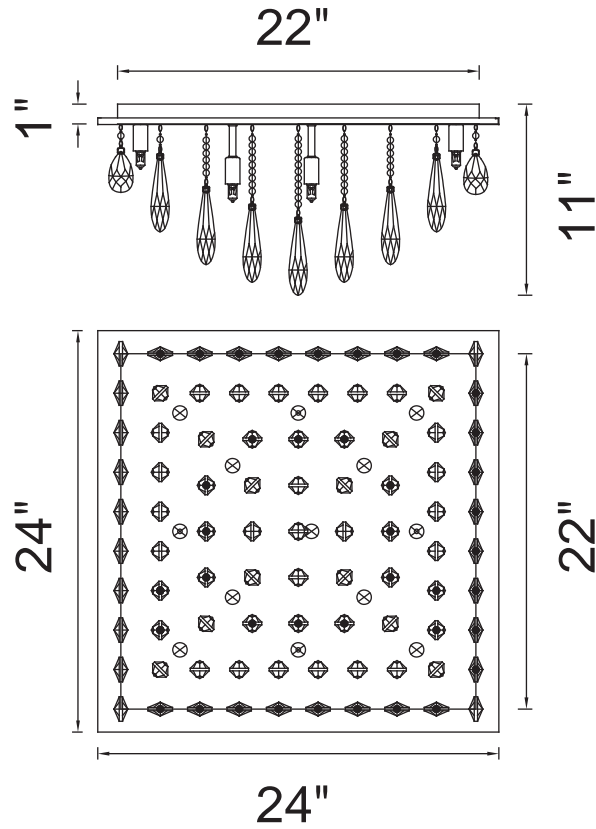

PROJECT: \_\_\_\_\_  
 FIXTURE TYPE: \_\_\_\_\_  
 LOCATION: \_\_\_\_\_  
 CONTACT/PHONE: \_\_\_\_\_

Item	5034C24C-S
Collection	BIANCA
Finish	Chrome
Glass	-----
Crystal	Clear
Input	120V AC,60HZ,AC

Shade	-----
Length/Dia.	24"
Width/Ext.	24"
Height	11"
Maximum	-----
Lumens	-----

Light Source	G9
Bulb Info.	13x40W
Included	-----
Dimmable	Yes
Color	-----
Weight	