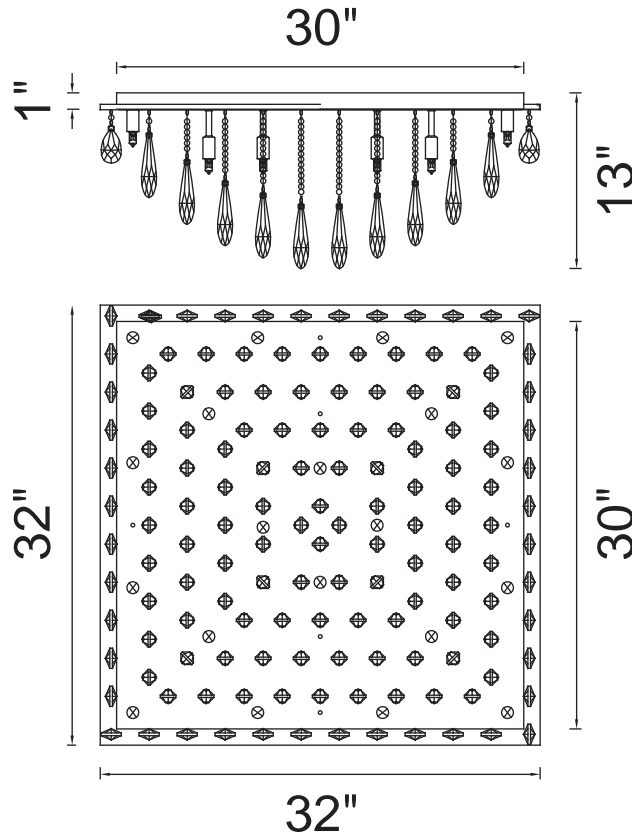

PROJECT: _____
 FIXTURE TYPE: _____
 LOCATION: _____
 CONTACT/PHONE: _____

Item	5034C32C-S
Collection	BIANCA
Finish	Chrome
Glass	-----
Crystal	Clear
Input	120V AC,60HZ,AC

Shade	-----
Length/Dia.	32"
Width/Ext.	32"
Height	13"
Maximum	-----
Lumens	-----

Light Source	G9
Bulb Info.	20x40W
Included	-----
Dimmable	Yes
Color	-----
Weight	