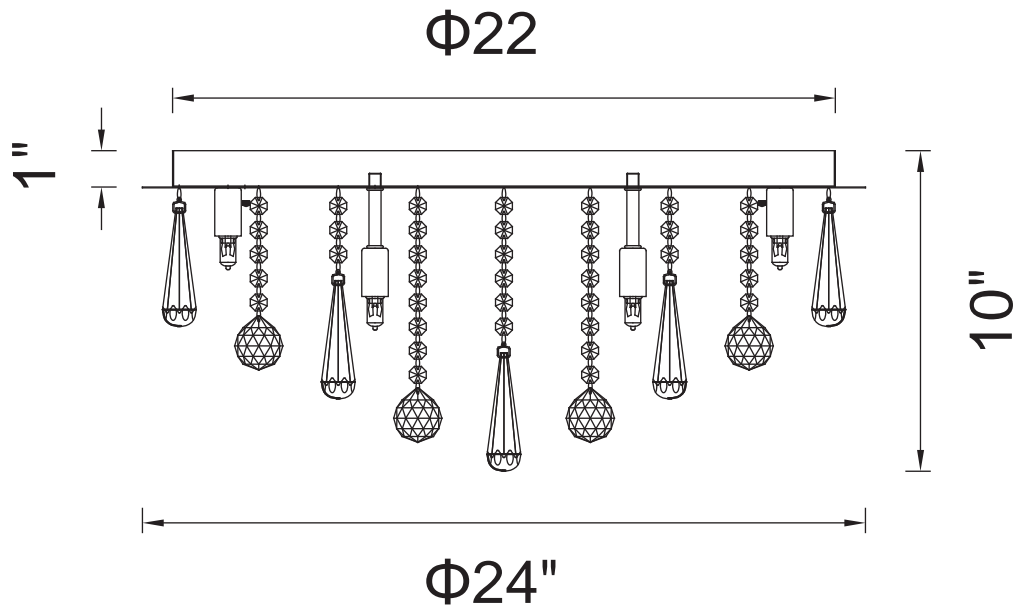

PROJECT: \_\_\_\_\_

FIXTURE TYPE: \_\_\_\_\_

LOCATION: \_\_\_\_\_

CONTACT/PHONE: \_\_\_\_\_

Item	5035C24C-R
Collection	BIANCA
Finish	Chrome
Glass	-----
Crystal	Clear
Input	120V AC,60HZ,AC

Shade	-----
Length/Dia.	24"
Width/Ext.	-----
Height	10"
Maximum	-----
Lumens	-----

Light Source	G9
Bulb Info.	12x40W
Included	-----
Dimmable	Yes
Color	-----
Weight	