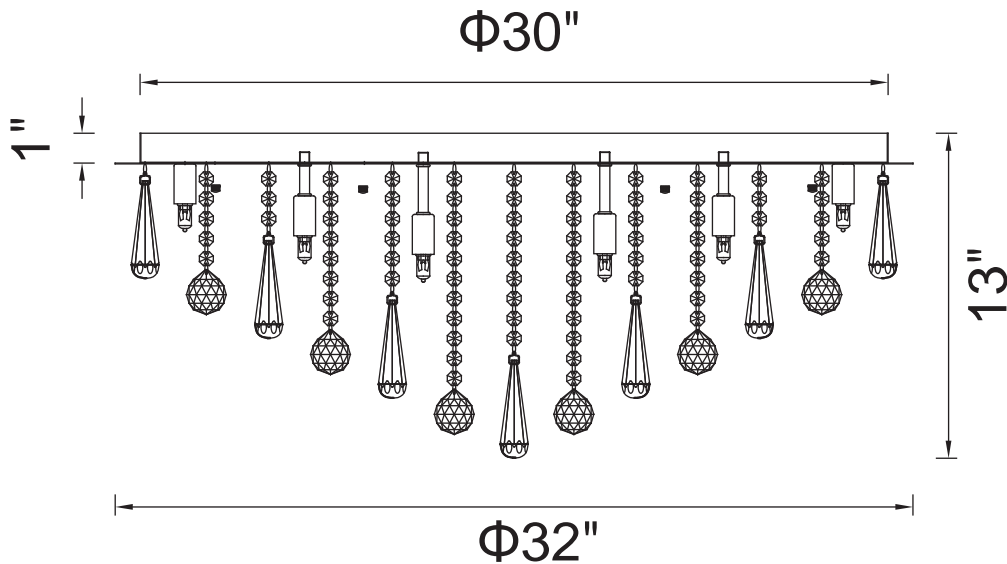

PROJECT: _____

FIXTURE TYPE: _____

LOCATION: _____

CONTACT/PHONE: _____

Item	5035C32C-R
Collection	BIANCA
Finish	Chrome
Glass	-----
Crystal	Clear
Input	120V AC,60HZ,AC

Shade	-----
Length/Dia.	32"
Width/Ext.	-----
Height	13"
Maximum	-----
Lumens	-----

Light Source	G9
Bulb Info.	16x40W
Included	-----
Dimmable	Yes
Color	-----
Weight	