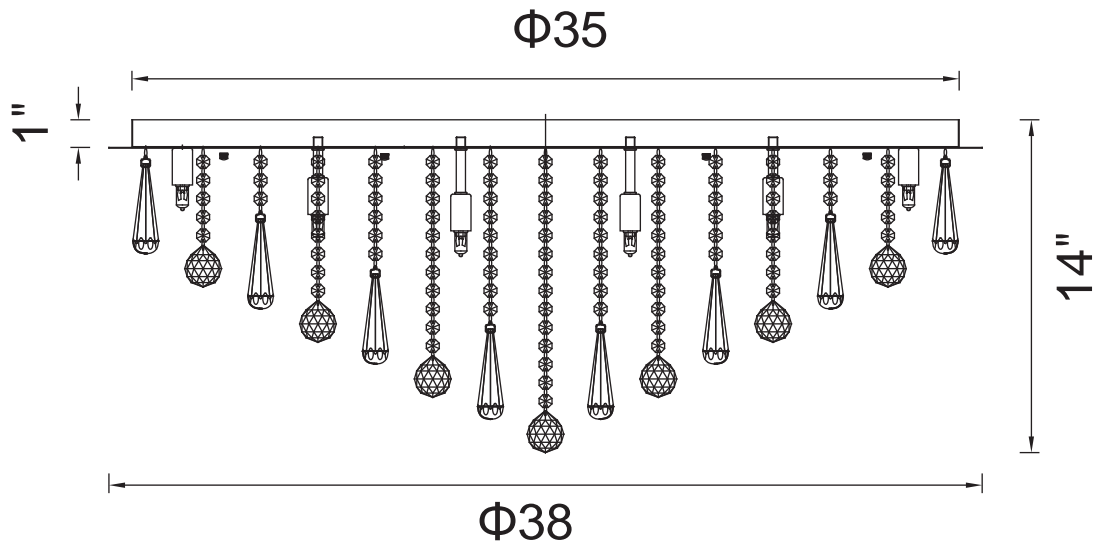

PROJECT: _____

FIXTURE TYPE: _____

LOCATION: _____

CONTACT/PHONE: _____

Item	5035C38C-R
Collection	BIANCA
Finish	Chrome
Glass	-----
Crystal	Clear
Input	120V AC,60HZ,AC

Shade	-----
Length/Dia.	38"
Width/Ext.	-----
Height	14"
Maximum	-----
Lumens	-----

Light Source	G9
Bulb Info.	21x40W
Included	-----
Dimmable	Yes
Color	-----
Weight	