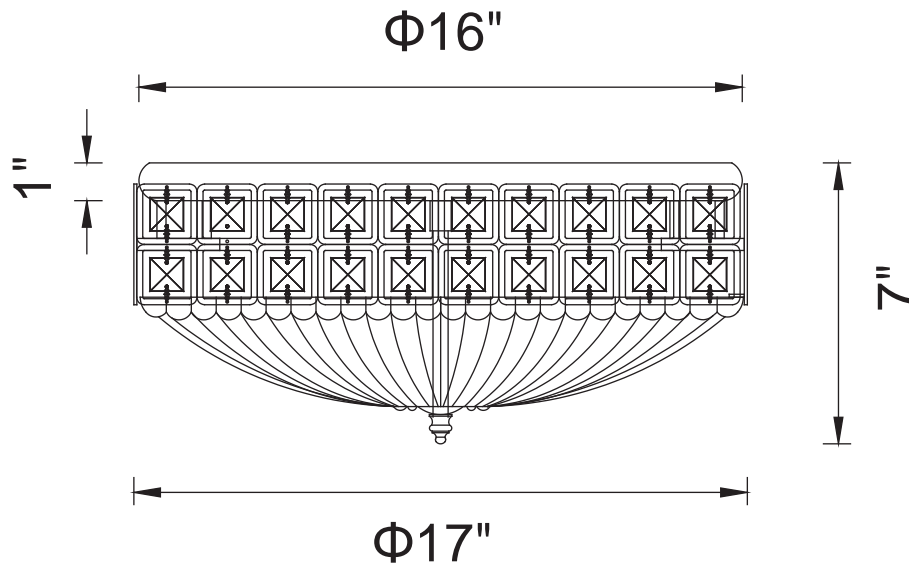

PROJECT: _____

FIXTURE TYPE: _____

LOCATION: _____

CONTACT/PHONE: _____

Item	5039C17C
Collection	BLOOME
Finish	Chrome
Glass	-----
Crystal	Clear
Input	120V AC,60HZ,AC

Shade	-----
Length/Dia.	17"
Width/Ext.	-----
Height	7"
Maximum	-----
Lumens	-----

Light Source	G9
Bulb Info.	6x40W
Included	-----
Dimmable	Yes
Color	-----
Weight	